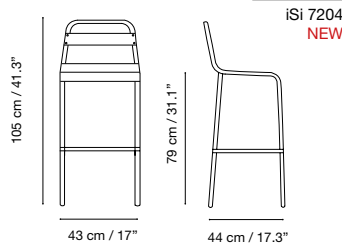

iSi 7204
NEW