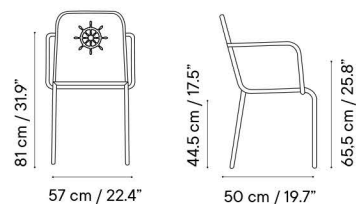

NEW iSi 8116
Armchair

NEW iSi 8117
Stool 76

NEW iSi 8118
Stool 65