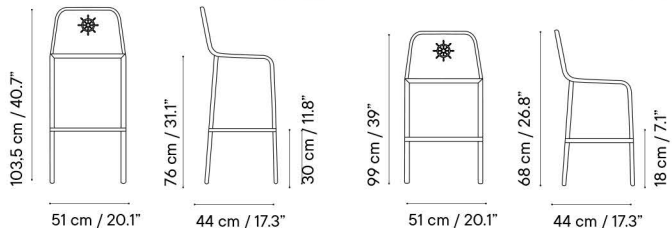

Nautic

Designed by iSiMAR

Dimensions in cm and inches
Medidas en cms y pulgadas

Collection made of galvanized steel, polyester powder coated. Suitable for outdoor, indoor and contract use.

Colección fabricada con acero galvanizado y lacado con polvo de poliéster. Apto para uso exterior, interior y Contract.

Metal finishes 214
Outdoor fabric 218
Outdoor leather 220
Cushions 221
Porcelain table-top 222
Compact table-top 223

NEW iSi 8115
Chair

NEW iSi 8116
Armchair

NEW iSi 8117
Stool 76

NEW iSi 8118
Stool 65

iSi 8115
Navy blue RAL 5011