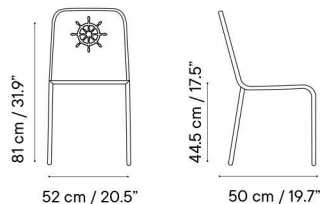

Nautic

Designed by iSiMAR

Dimensions in cm and inches
Medidas en cms y pulgadas

Collection made of galvanized steel, polyester powder coated. Suitable for outdoor, indoor and contract use.

Colección fabricada con acero galvanizado y lacado con polvo de poliéster. Apto para uso exterior, interior y Contract.

Metal finishes 214
Outdoor fabric 218
Outdoor leather 220
Cushions 221
Porcelain table-top 222
Compact table-top 223

NEW iSi 8115
Chair