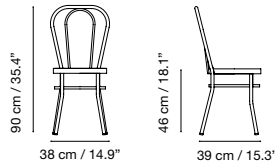

Puerto

Designed by iSiMAR

Dimensions in cm and inches
Medidas en cms y pulgadas
Mesures en cm et en pouces
Maße in cm und Zoll

Collection made of galvanized steel, polyester powder coated. Suitable for outdoor, indoor, and contract use.

Colección fabricada con acero galvanizado y lacado con polvo de poliéster. Apto para uso exterior, interior y contract.

Collection fabriquée en fil galvanisé et laqué avec de la poudre de polyester. Convient pour utilisation extérieure et intérieure et CHR.

Die Kollektion ist aus mit Polyester-Epoxid-Pulverlack lackiertem verzinktem Draht hergestellt.

Metal / Metal / Métal / Metall

Fabric / Textil / Tissus / Stoff

Panamá Collection

Vernet Collection

Prades Collection

See Pag. 217

iSiMAR

Carretera Salinas, km 1 - 31110 Noain, Navarra

T +34 948 318 465 - F +34 948 317 053

www.isimar.es - mar@ismar.es