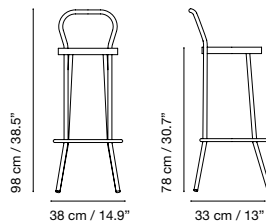

Puerto

Designed by iSiMAR

Dimensions in cm and inches
Medidas en cms y pulgadas
Mesures en cm et en pouces
Maße in cm und Zoll

Collection made of galvanized steel, polyester powder coated. Suitable for outdoor, indoor, and contract use.

Colección fabricada con acero galvanizado y lacado con polvo de poliéster. Apto para uso exterior, interior y contract.

Collection fabriquée en fil galvanisé et laqué avec de la poudre de polyester. Convient pour utilisation extérieure et intérieure et CHR.

Die Kollektion ist aus mit Polyester-Epoxid-Pulverlack lackiertem verzinktem Draht hergestellt.

Metal / Metal / Métal / Metall

Fabric / Textil / Tissus / Stoff

Panamá Collection

Vernet Collection

Prades Collection

See Pag. 217

iSiMAR

Carretera Salinas, km 1 - 31110 Noain, Navarra

T +34 948 318 465 - F +34 948 317 053

www.isimar.es - mar@ismar.es