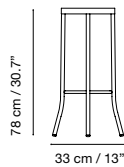

Puerto

Designed by iSiMAR

Dimensions in cm and inches
Medidas en cms y pulgadas
Mesures en cm et en pouces
Maße in cm und Zoll

Collection made of galvanized steel, polyester powder coated. Suitable for outdoor, indoor, and contract use.

Colección fabricada con acero galvanizado y lacado con polvo de poliéster. Apto para uso exterior, interior y contract.

Collection fabriquée en fil galvanisé et laqué avec de la poudre de polyester. Convient pour utilisation extérieure et intérieure et CHR.

Die Kollektion ist aus mit Polyester-Epoxid-Pulverlack lackiertem verzinktem Draht hergestellt.

Metal / Metal / Métal / Metall

Fabric / Textil / Tissus / Stoff

Panamá Collection

Vernet Collection

Prades Collection

See Pag. 217

iSiMAR

Carretera Salinas, km 1 - 31110 Noain, Navarra

T +34 948 318 465 - F +34 948 317 053

www.isimar.es - mar@ismar.es