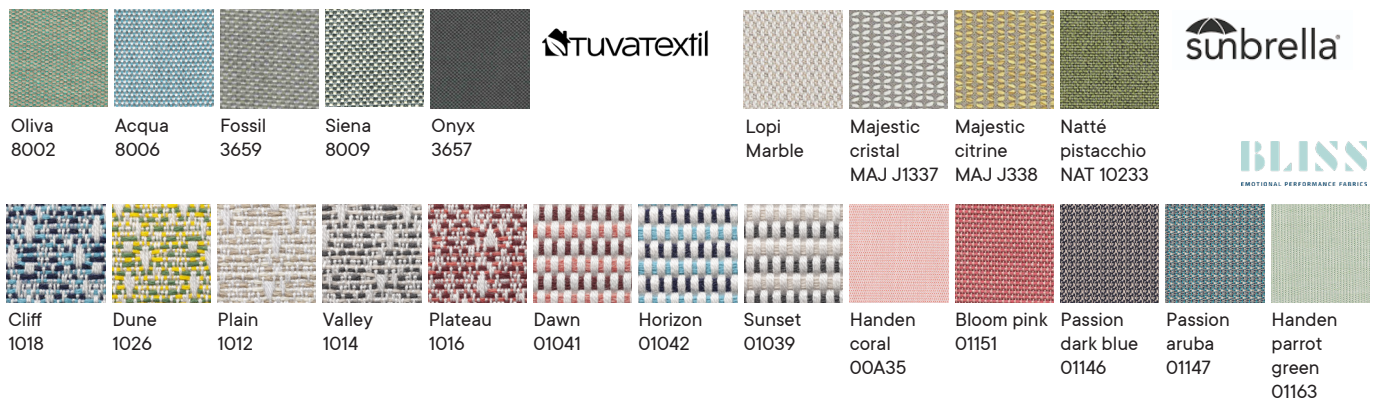

Outdoor fabric / Tela exterior