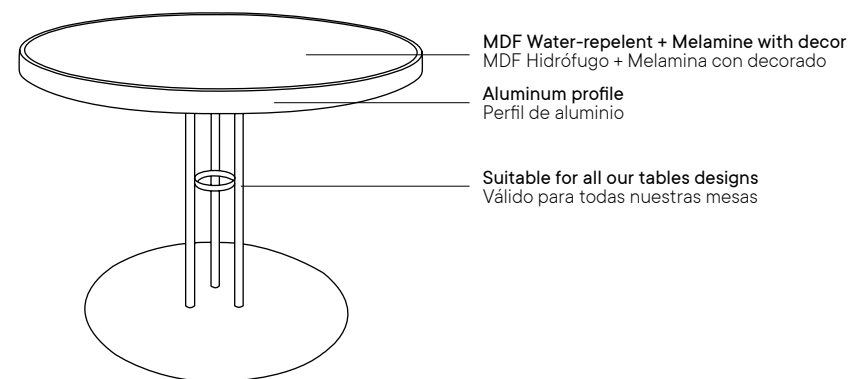

Technical specifications / Especificaciones técnicas

Available Dimensions / Dimensiones disponibles

Round table top	Square table top
- ø 60 cm / ø 23.6" - ø 70 cm / ø 27.6" - ø 80 cm / ø 31.5"	60 x 60 cm / 23.6 x 23.6" 70 x 70 cm / 27.6 x 27.6" 80 x 80 cm / 31.5 x 31.5"

Available for all our table bases / Disponible para todas las bases de nuestras mesas

MATERIALS

MDF Water-repellent / MDF Hidrófugo

MDF Hydrophobic are wood fiberboards (MDF) for use in humid environments.

Wood fiberboard, MDF (Medium Density Fibreboard) and HDF (High Density Fibreboard), is a natural material of plant origin, derived from the processing of wood waste. The fiber is produced by pressing wood waste by adding glues or resins to keep the board compact.

MDF Hidrófugo son tableros de fibras de madera (MDF) para uso en ambiente húmedo.

Los paneles de fibra de madera, MDF (Medium Density Fibreboard) y HDF (High Density Fibreboard), son un material natural de origen vegetal, procedente del procesamiento de residuos de madera. La fibra se produce presionando los desechos de madera mediante la adición de colas o resinas para mantener el tablero compacto.

Suitable for outdoor use: UNE-CEN/TR 581-4: 2006 IN
Apto para exterior UNE-EN/ ISO 4892-2: 2014

Surface resistance: UNE-EN 438-2
Resistencia superficial

Suitable for outdoor
Apto para exterior

UV Resistant
Protege contra los rayos UVA

High Durability
Alta durabilidad

Thermal-resistant
Termorresistente

Easy to clean and maintain
Fácil limpieza y mantenimiento

Impact and friction resistant
Resistente al impacto y al rozamiento

Paints / Pinturas

We use a texturized matte polyester powder coat specifically for galvanized steel and aluminium which is compliant with regulations for exterior and contract use. Excellent mechanical properties and resistance to outdoor. It respects the environment and complies with the European Directive on "Restriction of the use of certain hazardous substances".
Neutral salt spray test: C5H - ISO 12944-2/6 (Qualisteel-coat).

Utilizamos recubrimiento en polvo poliéster texturado y mate específico para acero galvanizado y aluminio. Cumple con normativa para uso exterior y contract. Excelentes propiedades mecánicas y resistencia a la intemperie. Respeta el medio ambiente y cumple con la Directiva Europea de "Restriction of the use of certain hazardous substances".
NSS Test: C5H - ISO 12944-2/6 (Qualisteelcoat).

Suitable for outdoor
Apto para exterior

UV Resistant
Protege contra los rayos UVA

Protection against rust
Resistentes a la corrosión

Mechanical properties:
grip / impacts
Propiedades mecánicas:
adherencia / impactos