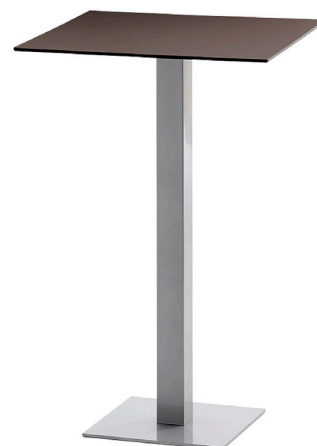

MAX table H113 / 44.5

Designed by iSiMAR

iSiMAR
be mediterranean

Collection made of galvanized steel, polyester powder coated. The materials we use are durable, suitable for intensive use and weather-resistant. The MAX collection is perfect for indoor, outdoor and contract use. Our materials are noble, 100% recycled and recyclable, and environmentally friendly.

Colección fabricada en acero galvanizado y lacado con polvo de poliéster. Nuestros materiales son aptos para el uso intensivo y resistentes a las inclemencias del tiempo. Perfectos para uso interior, exterior y contract. Asimismo, nuestros materiales son nobles, 100% reciclados y reciclables y responsables con el medio ambiente.