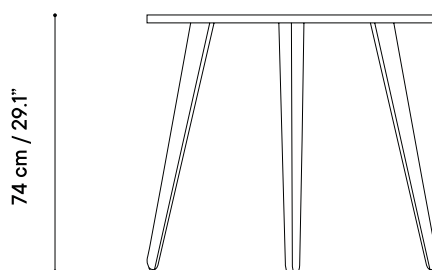

MENORCA round table

Designed by iSiMAR

iSiMAR
be mediterranean

Collection made of galvanized wire, polyester powder coated. The materials we use are durable, suitable for intensive use and weather-resistant. The MENORCA collection is perfect for indoor, outdoor and contract use. Our materials are noble, 100% recycled and recyclable, and environmentally friendly.

Technical specifications / Especificaciones técnicas

Metal or HPL table top

iSi 9083	ø 60 x 74 cm / 23.6" x 29.1"
iSi 9084	ø 70 x 74 cm / 27.6" x 29.1"
iSi 9085	ø 80 x 74 cm / 31.5" x 29.1"
iSi 9086	ø 90 x 74 cm / 34.5" x 29.1"
iSi 9125	ø 110 x 74 cm / 43.3" x 29.1"

Specifications suitable for outdoor use and intensive use.
Manufactured under UN-EN 16120-2, 10218-2, 10244-2 & UNE-EN 10346.
Table-top width: 15 mm / 0.6 in.

Especificaciones aptas para uso exterior y uso intensivo.
Fabricado bajo normas UN-EN 16120-2, 10218-2, 10244-2 y UNE-EN 10346.
Grosor del tablero: 15 mm.