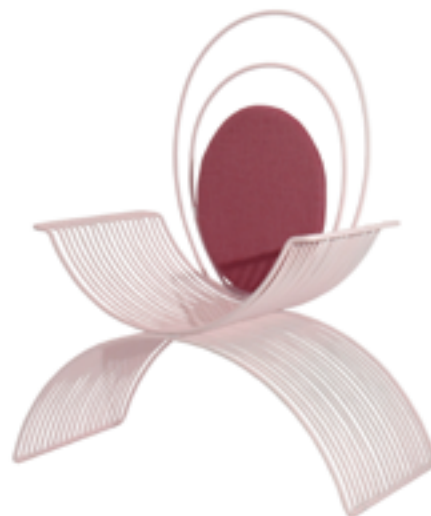

ROMANA throne

Designed by Teresa Sapey + Partners

Collection made of galvanized wire, polyester powder coated. The materials we use are durable, suitable for intensive use and weather-resistant. The ROMANA collection is perfect for indoor, outdoor and contract use. Our materials are noble, 100% recycled and recyclable, and environmentally friendly.

Colección fabricada en varilla de acero galvanizado y lacado con polvo de poliéster. Nuestros materiales son aptos para el uso intensivo y resistentes a las inclemencias del tiempo. Perfectos para uso interior, exterior y contract. Asimismo, nuestros materiales son nobles, 100% reciclados y reciclables y responsables con el medio ambiente.