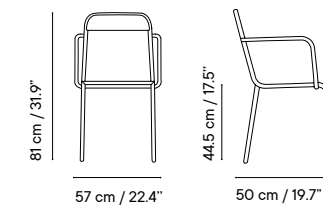

Collection available in:

STRUCTURE

Metal finishes p. 270

UPHOLSTERY

Outdoor fabrics p. 274

Outdoor technical leather p. 276

Dimensions in cm and inches
 Medidas en cms y pulgadas

iSi 9166 alum
 iSi 9170 steel
 Chair