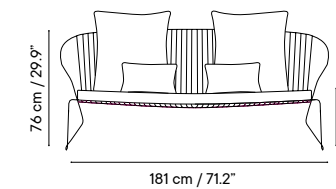

iSi 8073
Sofa complet
Icons: chair, outdoor, indoor