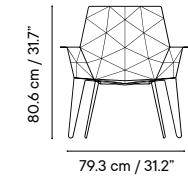

Porcelain p. 282

HPL or Solid Core p. 283

74 cm / 29.1"

59 cm / 23.2"

Table Height 74 cm / 29.1"

40 cm / 15.7"

69 cm / 27.2"

Table Height 40 cm / 15.7"

Dimensions in cm and inches
Medidas en cms y pulgadas

79 cm / 31.1"

53 cm / 20.8"

45 cm / 17.7"

48.5 cm / 19.1"

iSi 8201

Chair

73.5 cm / 29.8"

Outdoor technical leather p. 276

TABLE-TOP

Metal finishes p. 270

Dimensions in cm and inches
Medidas en cms y pulgadas

iSi 8182
Armchair seat cushion
iSi 8185
Armchair double cushion
NEW

iSi 8188
Reading seat cushion
iSi 8189
Reading double cushion
NEW