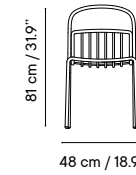

Collection available in:

STRUCTURE

Metal finishes p. 256

UPHOLSTERY

Outdoor fabrics p. 260

Outdoor technical leather p. 264

Dimensions in cm and inches
Medidas en cms y pulgadas

iSi 8232
Chair