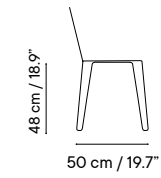

iSi 8034
Agata blue RAL 5018

iSi 8035
Ultramarine blue RAL 5009