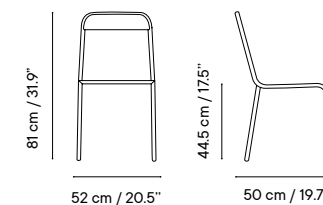

Collection available in:

STRUCTURE

Metal finishes p. 270

UPHOLSTERY

Outdoor fabrics p. 274

Outdoor technical leather p. 276

Dimensions in cm and inches
 Medidas en cms y pulgadas

iSi 9166 alum
 iSi 9170 steel
 Chair