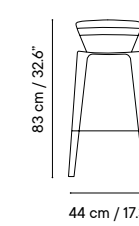

Outdoor technical leather p. 276

Dimensions in cm and inches
Medidas en cms y pulgadas

iSi 9135
Chair

iSi 9136
Armchair

iSi 9137
Stool 76

iSi 9138
Stool 65

iSi 9135
Beige cream
RAL 1013

iSi 9136
Taupe grey
RAL 7006