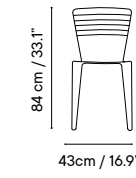

iSi 8034
Agata blue RAL 5018

iSi 8035
Ultramarine blue RAL 5009