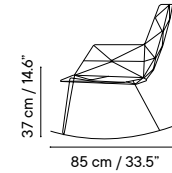

Porcelain p. 282

HPL or Solid Core p. 283

74 cm / 29.1"

59 cm / 23.2"

Table Height 74 cm / 29.1"

40 cm / 15.7"

69 cm / 27.2"

Table Height 40 cm / 15.7"

Dimensions in cm and inches
Medidas en cms y pulgadas

79 cm / 31.1"

53 cm / 20.8"

45 cm / 17.7"

48.5 cm / 19.1"

iSi 8201

Chair

73.5 cm / 29.8"

Outdoor technical leather p. 276

TABLE-TOP

Metal finishes p. 270

Dimensions in cm and inches
Medidas en cms y pulgadas

iSi 8182
Armchair seat cushion
iSi 8185
Armchair double cushion
NEW

iSi 8188
Reading seat cushion
iSi 8189
Reading double cushion
NEW