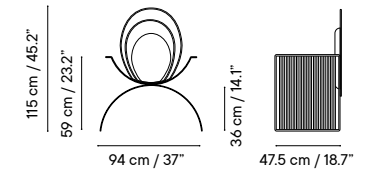

Outdoor technical leather p. 276

TABLE-TOP

Metal finishes p. 270

HPL p. 282

Dimensions in cm and inches
Medidas en cms y pulgadas

iSi 8178
Throne
NEW

iSi 8177
Chair
NEW

Table
NEW