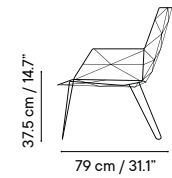

Porcelain p. 282

HPL or Solid Core p. 283

74 cm / 29.1"

59 cm / 23.2"

Table Height 74 cm / 29.1"

40 cm / 15.7"

69 cm / 27.2"

Table Height 40 cm / 15.7"

Outdoor technical leather p. 276

TABLE-TOP

Metal finishes p. 270

Dimensions in cm and inches
Medidas en cms y pulgadas

iSi 8182
Armchair seat cushion
iSi 8185
Armchair double cushion
NEW

iSi 8188
Reading seat cushion
iSi 8189
Reading double cushion
NEW