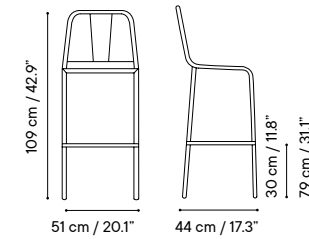

Collection available in:

- STRUCTURE**
Metal finishes p. 270
- UPHOLSTERY**
Outdoor fabrics p. 274
Outdoor technical leather p. 276

Dimensions in cm and inches
Medidas en cms y pulgadas

iSi 8042
Chair

iSi 8043
Armchair