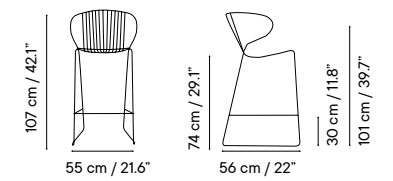

iSi 8065
Stool 74
Icons: chair, outdoor, indoor