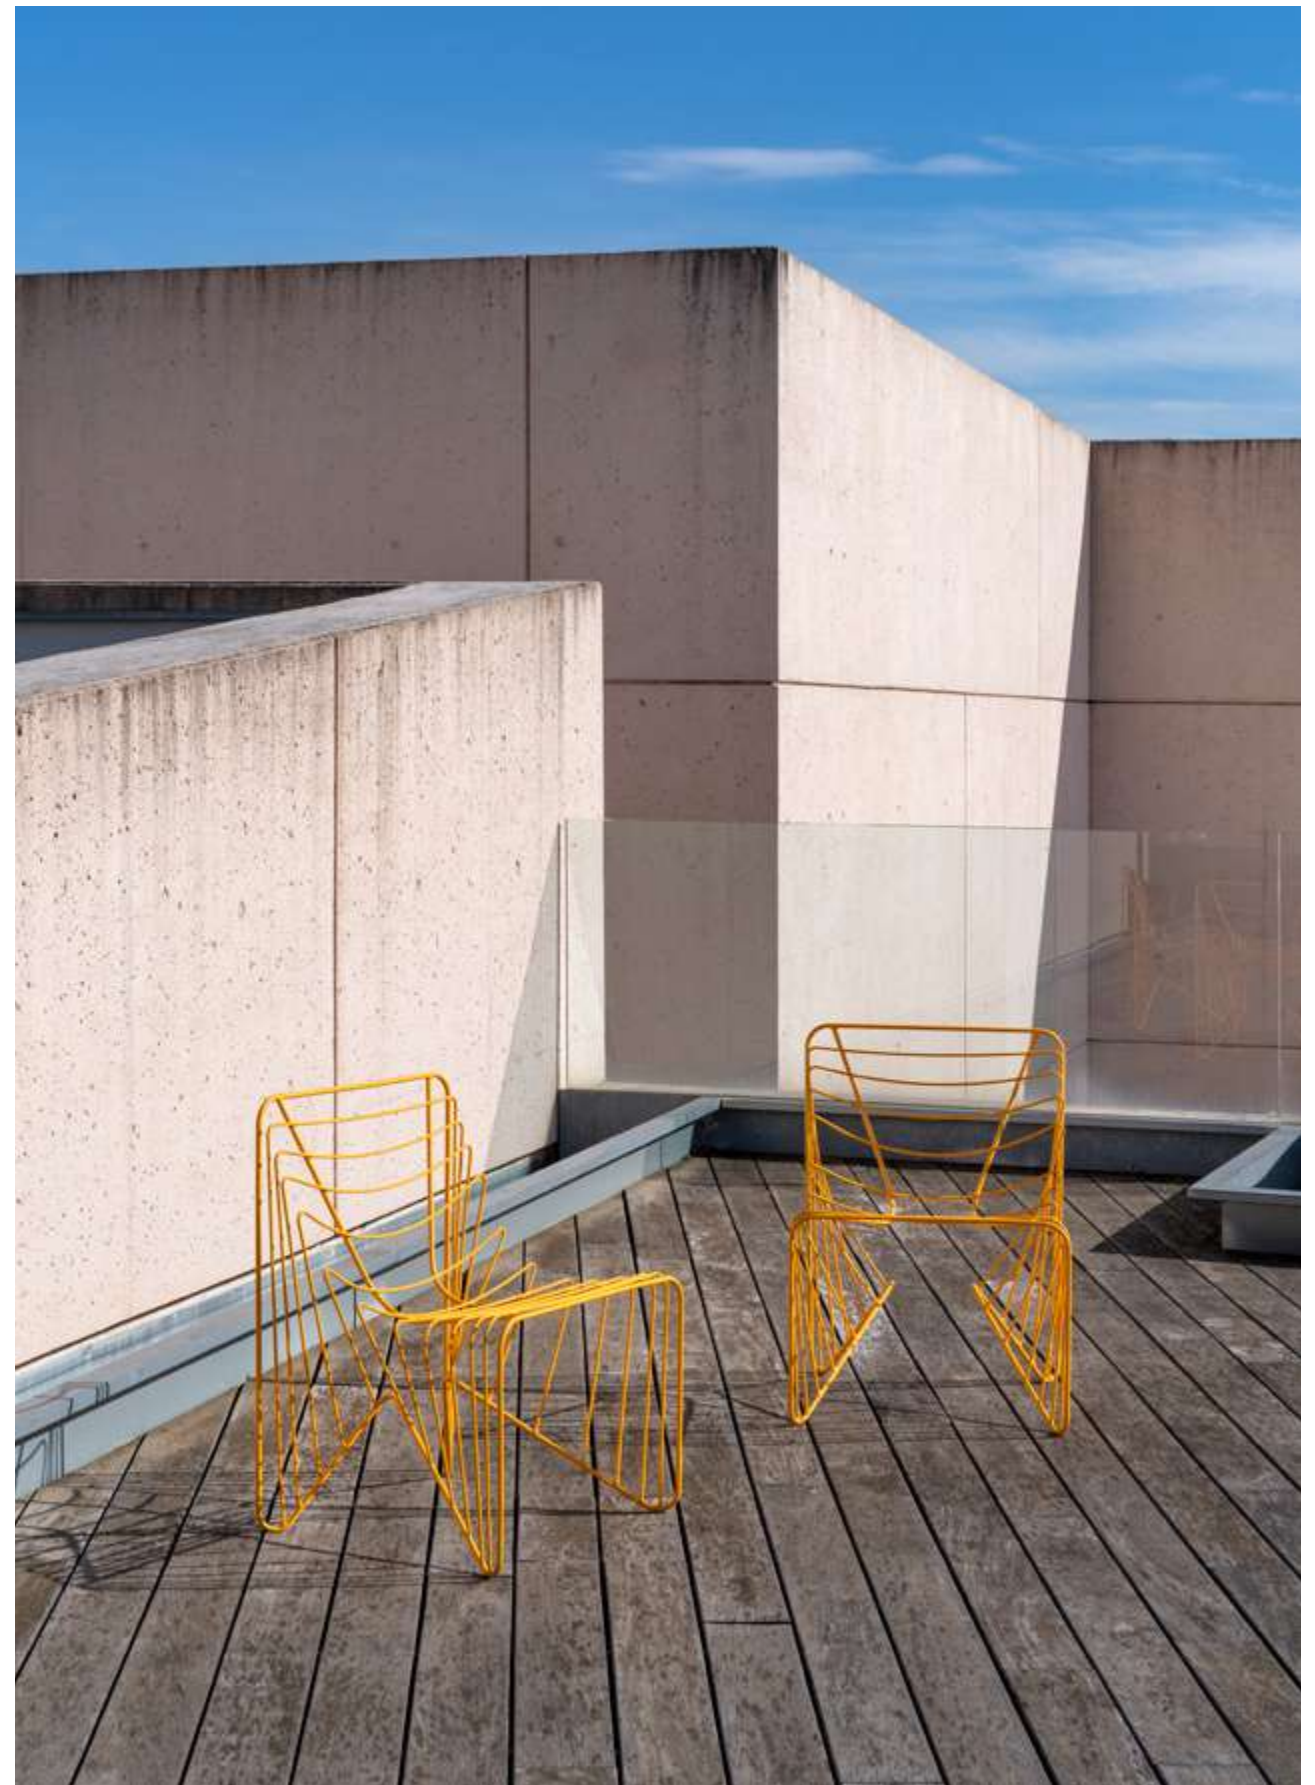

Topos chairs
Natural honey RAL 1028