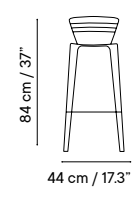

iSi 8034
Agata blue RAL 5018

iSi 8035
Ultramarine blue RAL 5009