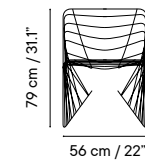

Outdoor technical leather p. 276

TABLE-TOP

Metal finishes p. 270

Porcelain p. 282

HPL or Solid Core p. 283

Dimensions in cm and inches
Medidas en cms y pulgadas

iSi 8238
Chair

iSi 8240
Sunlounger