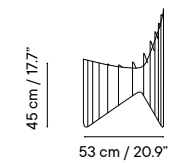

Outdoor technical leather p. 276

TABLE-TOP

Metal finishes p. 270

Porcelain p. 282

HPL or Solid Core p. 283

Dimensions in cm and inches
Medidas en cms y pulgadas

iSi 8238
Chair

iSi 8240
Sunlounger