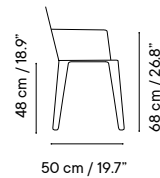

iSi 8034
Agata blue RAL 5018

iSi 8035
Ultramarine blue RAL 5009