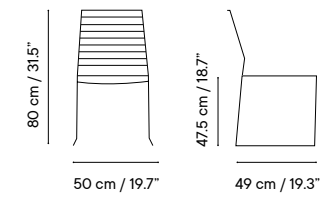

Collection available in:

STRUCTURE

Metal finishes p. 270

UPHOLSTERY

Outdoor fabrics p. 274

Outdoor technical leather p. 276

Dimensions in cm and inches
Medidas en cms y pulgadas

iSi 8026
Chair