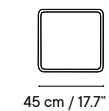

Toscana

Designed by iSiMAR

Collection made of aluminum, polyester powder coated. Suitable for outdoor, indoor, and contract use.

Colección fabricada con aluminio lacado con polvo de poliéster. Apto para uso exterior, interior y contract.

Collection available in:
STRUCTURE
Metal finishes p. 270

Dimensions in cm and inches
Medidas en cms y pulgadas