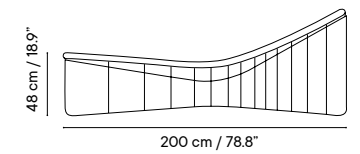

Outdoor technical leather p. 276

TABLE-TOP

Metal finishes p. 270

Porcelain p. 282

HPL or Solid Core p. 283

Dimensions in cm and inches
Medidas en cms y pulgadas

iSi 8238
Chair

iSi 8240
Sunlounger