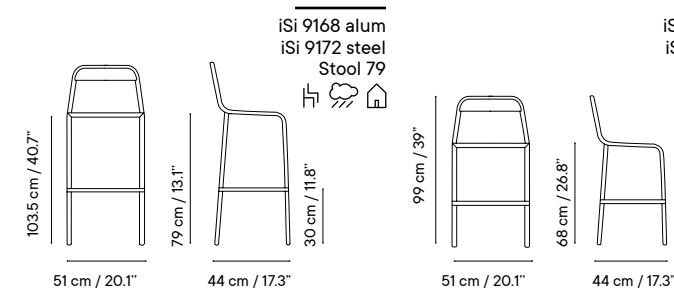

Rimini stools & Capri table
Pine green RAL 6005
Sand beige RAL 7032
Ibiza white RAL 9016

Rimini

Designed by Matteo Thun

Collection made of galvanized steel or aluminium, polyester powder coated. Suitable for outdoor, indoor, and contract use. Available table-tops: compact.

Colección fabricada con acero o aluminio y lacado con polvo de poliéster. Apto para uso exterior, interior y contract. Disponible en tablero compacto.

Collection available in:

STRUCTURE

Metal finishes p. 270

UPHOLSTERY

Outdoor fabrics p. 274

Outdoor technical leather p. 276

Dimensions in cm and inches
Medidas en cms y pulgadas