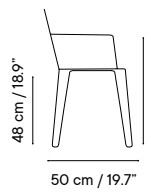

Outdoor technical leather p. 276

Dimensions in cm and inches
Medidas en cms y pulgadas

iSi 9135
Chair

iSi 9136
Armchair

iSi 9137
Stool 76

iSi 9138
Stool 65

iSi 9135
Beige cream
RAL 1013

iSi 9136
Taupe grey
RAL 7006