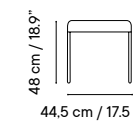

Toscana

Designed by iSiMAR

Collection made of aluminum, polyester powder coated. Suitable for outdoor, indoor, and contract use.

Colección fabricada con aluminio lacado con polvo de poliéster. Apto para uso exterior, interior y contract.

Collection available in:
STRUCTURE
Metal finishes p. 270

Dimensions in cm and inches
Medidas en cms y pulgadas