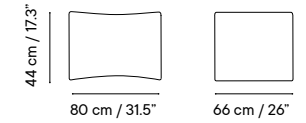

Bolonia

Designed by iSiMAR

Collection made of galvanized wire, polyester powder coated. Suitable for outdoor, indoor, and contract use.

Colección fabricada con varilla de acero galvanizado, lacado con polvo de poliéster. Apto para uso exterior, interior y contract.

Collection available in:

STRUCTURE

Metal finishes p. 270

UPHOLSTERY

Outdoor fabrics p. 274

Outdoor technical leather p. 276

TABLE-TOP

Metal finishes p. 270

Porcelain p. 282

HPL or Solid Core p. 283

Dimensions in cm and inches
Medidas en cms y pulgadas

iSi 8072
Chair
Icons: chair, outdoor, indoor

iSi 7207
Armchair
Icons: chair, outdoor, indoor

iSi 9152
Poltrona
Icons: chair, outdoor, indoor

iSi 8073
Sofa complet
Icons: chair, outdoor, indoor