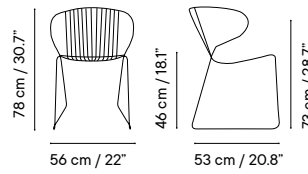

Outdoor technical leather p. 276

TABLE-TOP

Metal finishes p. 270

Porcelain p. 282

HPL or Solid Core p. 283

Dimensions in cm and inches
Medidas en cms y pulgadas

iSi 8072
Chair
Icons: chair, outdoor, indoor

iSi 7207
Armchair
Icons: chair, outdoor, indoor