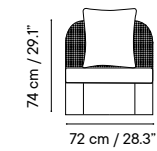

iSi 8106
Poltrona