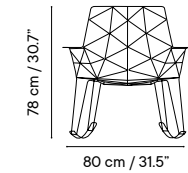

Porcelain p. 282

HPL or Solid Core p. 283

74 cm / 29.1"

59 cm / 23.2"

Table Height 74 cm / 29.1"

40 cm / 15.7"

69 cm / 27.2"

Table Height 40 cm / 15.7"

Outdoor technical leather p. 276

TABLE-TOP

Metal finishes p. 270

Dimensions in cm and inches
Medidas en cms y pulgadas

iSi 8182
Armchair seat cushion
iSi 8185
Armchair double cushion
NEW

iSi 8188
Reading seat cushion
iSi 8189
Reading double cushion
NEW