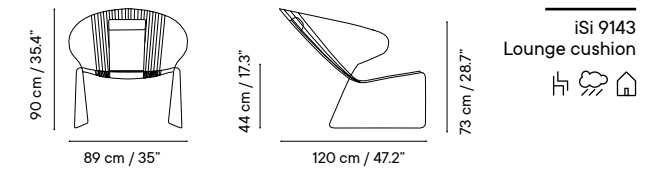

Outdoor technical leather p. 276

TABLE-TOP

Metal finishes p. 270

Porcelain p. 282

HPL or Solid Core p. 283

Dimensions in cm and inches
Medidas en cms y pulgadas

iSi 8072
Chair
Icons: chair, outdoor, indoor

iSi 7207
Armchair
Icons: chair, outdoor, indoor

iSi 9151
Lounge armchair
NEW
Icons: chair, outdoor, indoor

iSi 9152
Poltrona
Icons: chair, outdoor, indoor

iSi 8066
Stool 65
Icons: chair, outdoor, indoor

iSi 8065
Stool 74
Icons: chair, outdoor, indoor

iSi 9143
Lounge cushion
Icons: chair, outdoor, indoor