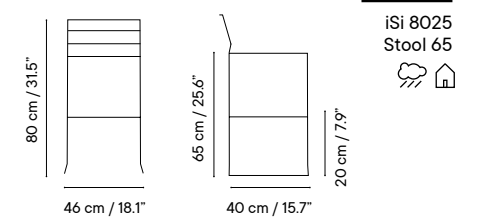

Portofino

Designed by iSiMAR

Collection made of galvanized wire, polyester powder coated. Suitable for outdoor, indoor, and contract use.

Colección fabricada con varilla de acero galvanizado y lacado con polvo de poliéster. Apto para uso exterior, interior y contract.

Collection available in:

STRUCTURE
Metal finishes p. 270

UPHOLSTERY
Outdoor fabrics p. 274
Outdoor technical leather p. 276

Dimensions in cm and inches
Medidas en cms y pulgadas