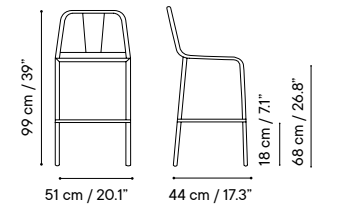

iSi 8044
Stool 79

iSi 8045
Stool 68