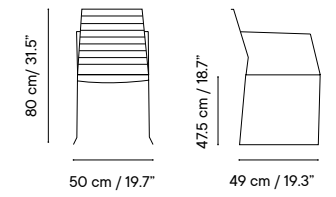

Collection available in:

STRUCTURE

Metal finishes p. 270

UPHOLSTERY

Outdoor fabrics p. 274

Outdoor technical leather p. 276

Dimensions in cm and inches
Medidas en cms y pulgadas

iSi 8026
Chair