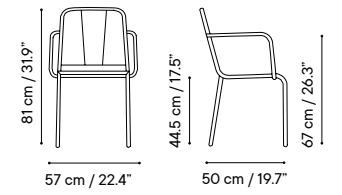

iSi 8043
Armchair