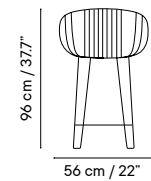

**ACCES
PLAGE**

Olivo

Designed by iSiMAR

Collection made of galvanized wire, polyester powder coated. Suitable for outdoor, indoor, and contract use.

Colección fabricada con varilla de acero galvanizado y lacado con polvo de poliéster. Apto para uso exterior, interior y contract.

Collection available in:

STRUCTURE

Metal finishes p. 270

UPHOLSTERY

Outdoor fabrics p. 274

Outdoor technical leather p. 276

Dimensions in cm and inches
Medidas en cms y pulgadas

iSi 9133
Armchair
iSi 9163
Upholstered

iSi 8082
Lounge
iSi 8083
Upholstered

iSi 9164
Stool 76
iSi 8105
Upholstered