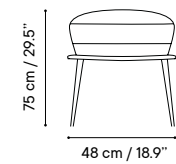

Collection available in:

STRUCTURE

Metal finishes p. 270

UPHOLSTERY

Outdoor fabrics p. 274

Outdoor technical leather p. 276

Dimensions in cm and inches
Medidas en cms y pulgadas

8202
Chair
8229
Chair seat cushion
8203
Chair double cushion