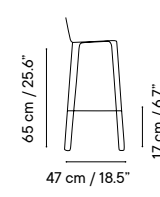

iSi 8034
Agata blue RAL 5018

iSi 8035
Ultramarine blue RAL 5009