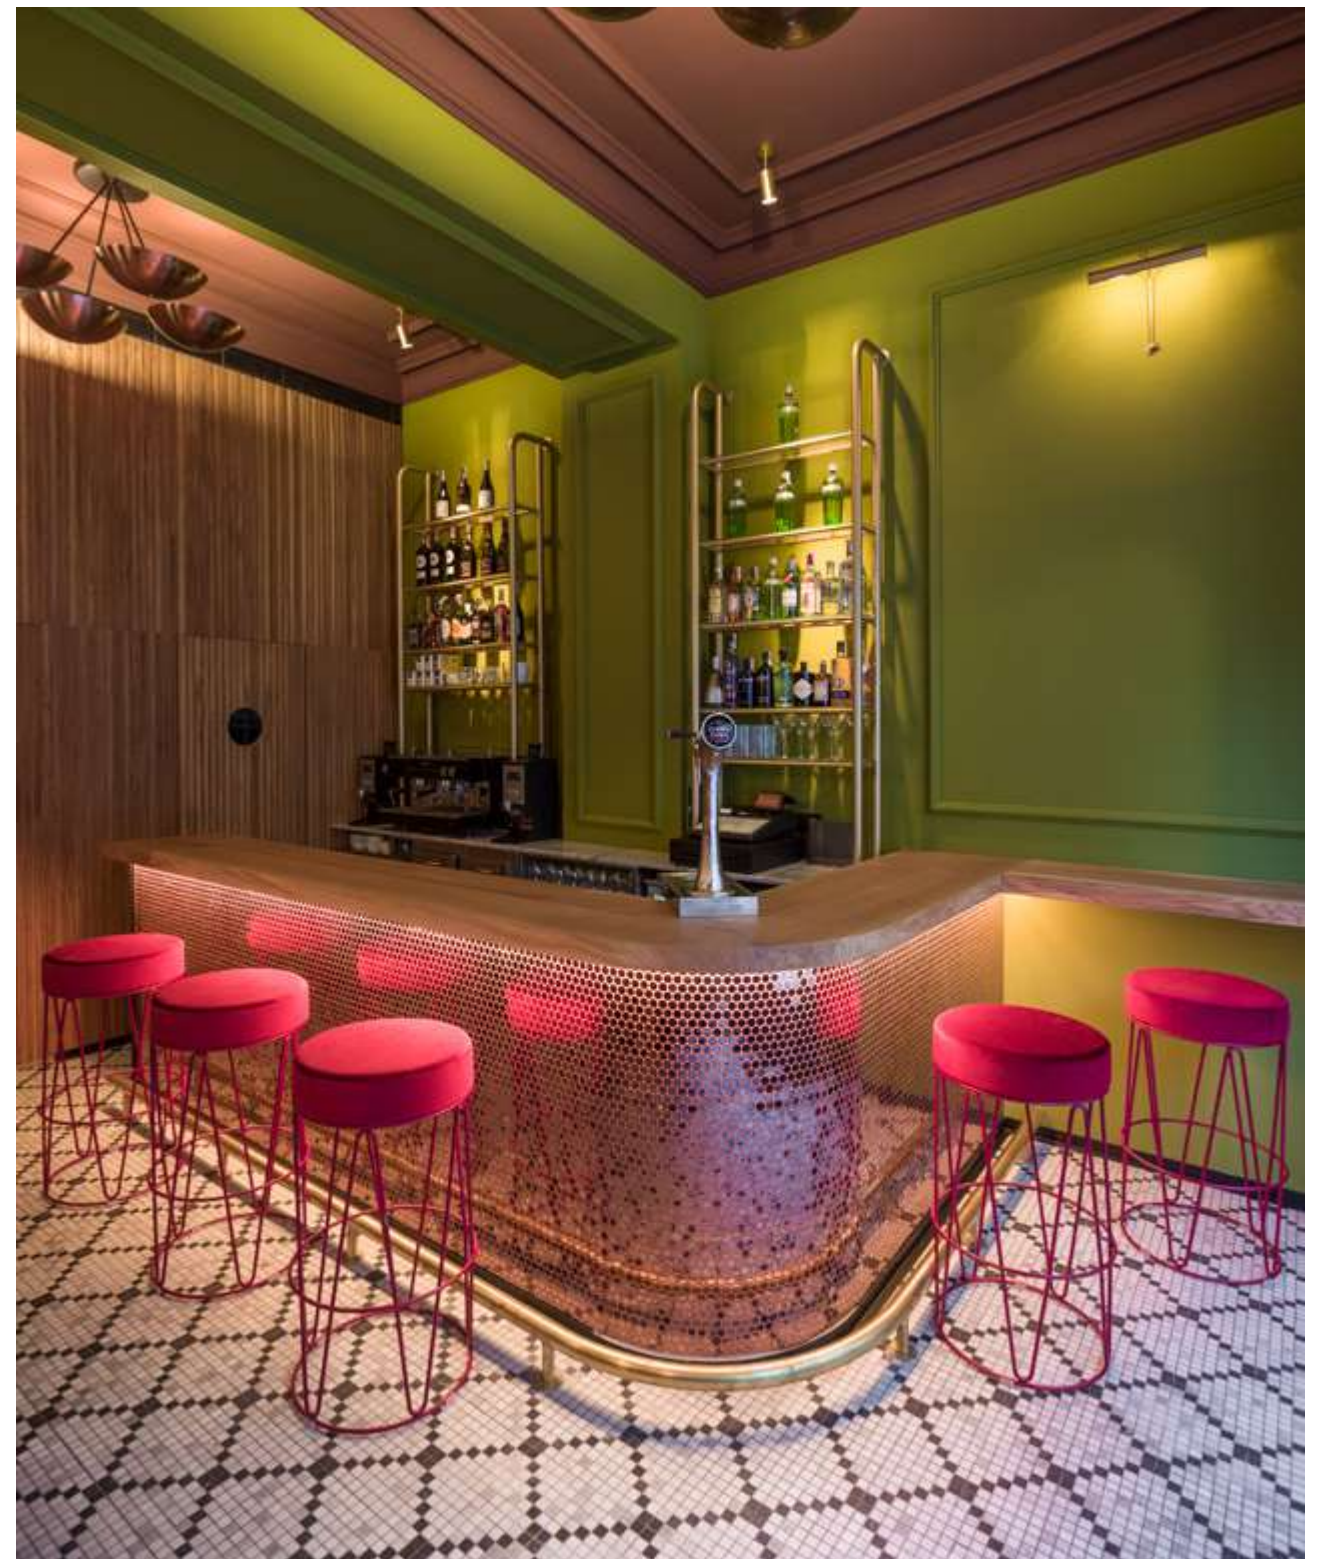

Lagarto stools
Red wine RAL 3004
Fabric COM