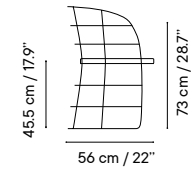

Collection available in:

STRUCTURE

Metal finishes p. 270

UPHOLSTERY

Outdoor fabrics p. 274

Outdoor technical leather p. 276

Dimensions in cm and inches
Medidas en cms y pulgadas

iSi 8193
Armchair