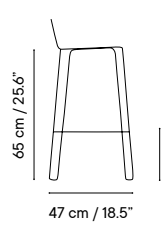

Outdoor technical leather p. 276

Dimensions in cm and inches
Medidas en cms y pulgadas

iSi 9135
Chair

iSi 9136
Armchair

iSi 9137
Stool 76

iSi 9138
Stool 65

iSi 9135
Beige cream
RAL 1013

iSi 9136
Taupe grey
RAL 7006