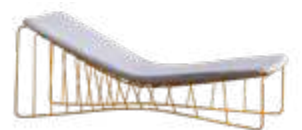

Topos

Designed by Zaha Hadid Architects

Collection made of galvanized steel, polyester powder coated. Suitable for outdoor, indoor, and contract use.

Colección fabricada con acero galvanizado y lacado con polvo de poliéster. Apto para uso exterior, interior y contract.

Collection available in:

STRUCTURE

Metal finishes p. 270

UPHOLSTERY

Outdoor fabrics p. 274

Outdoor technical leather p. 276

TABLE-TOP

Metal finishes p. 270

Porcelain p. 282

HPL or Solid Core p. 283

Dimensions in cm and inches
Medidas en cms y pulgadas

iSi 8240