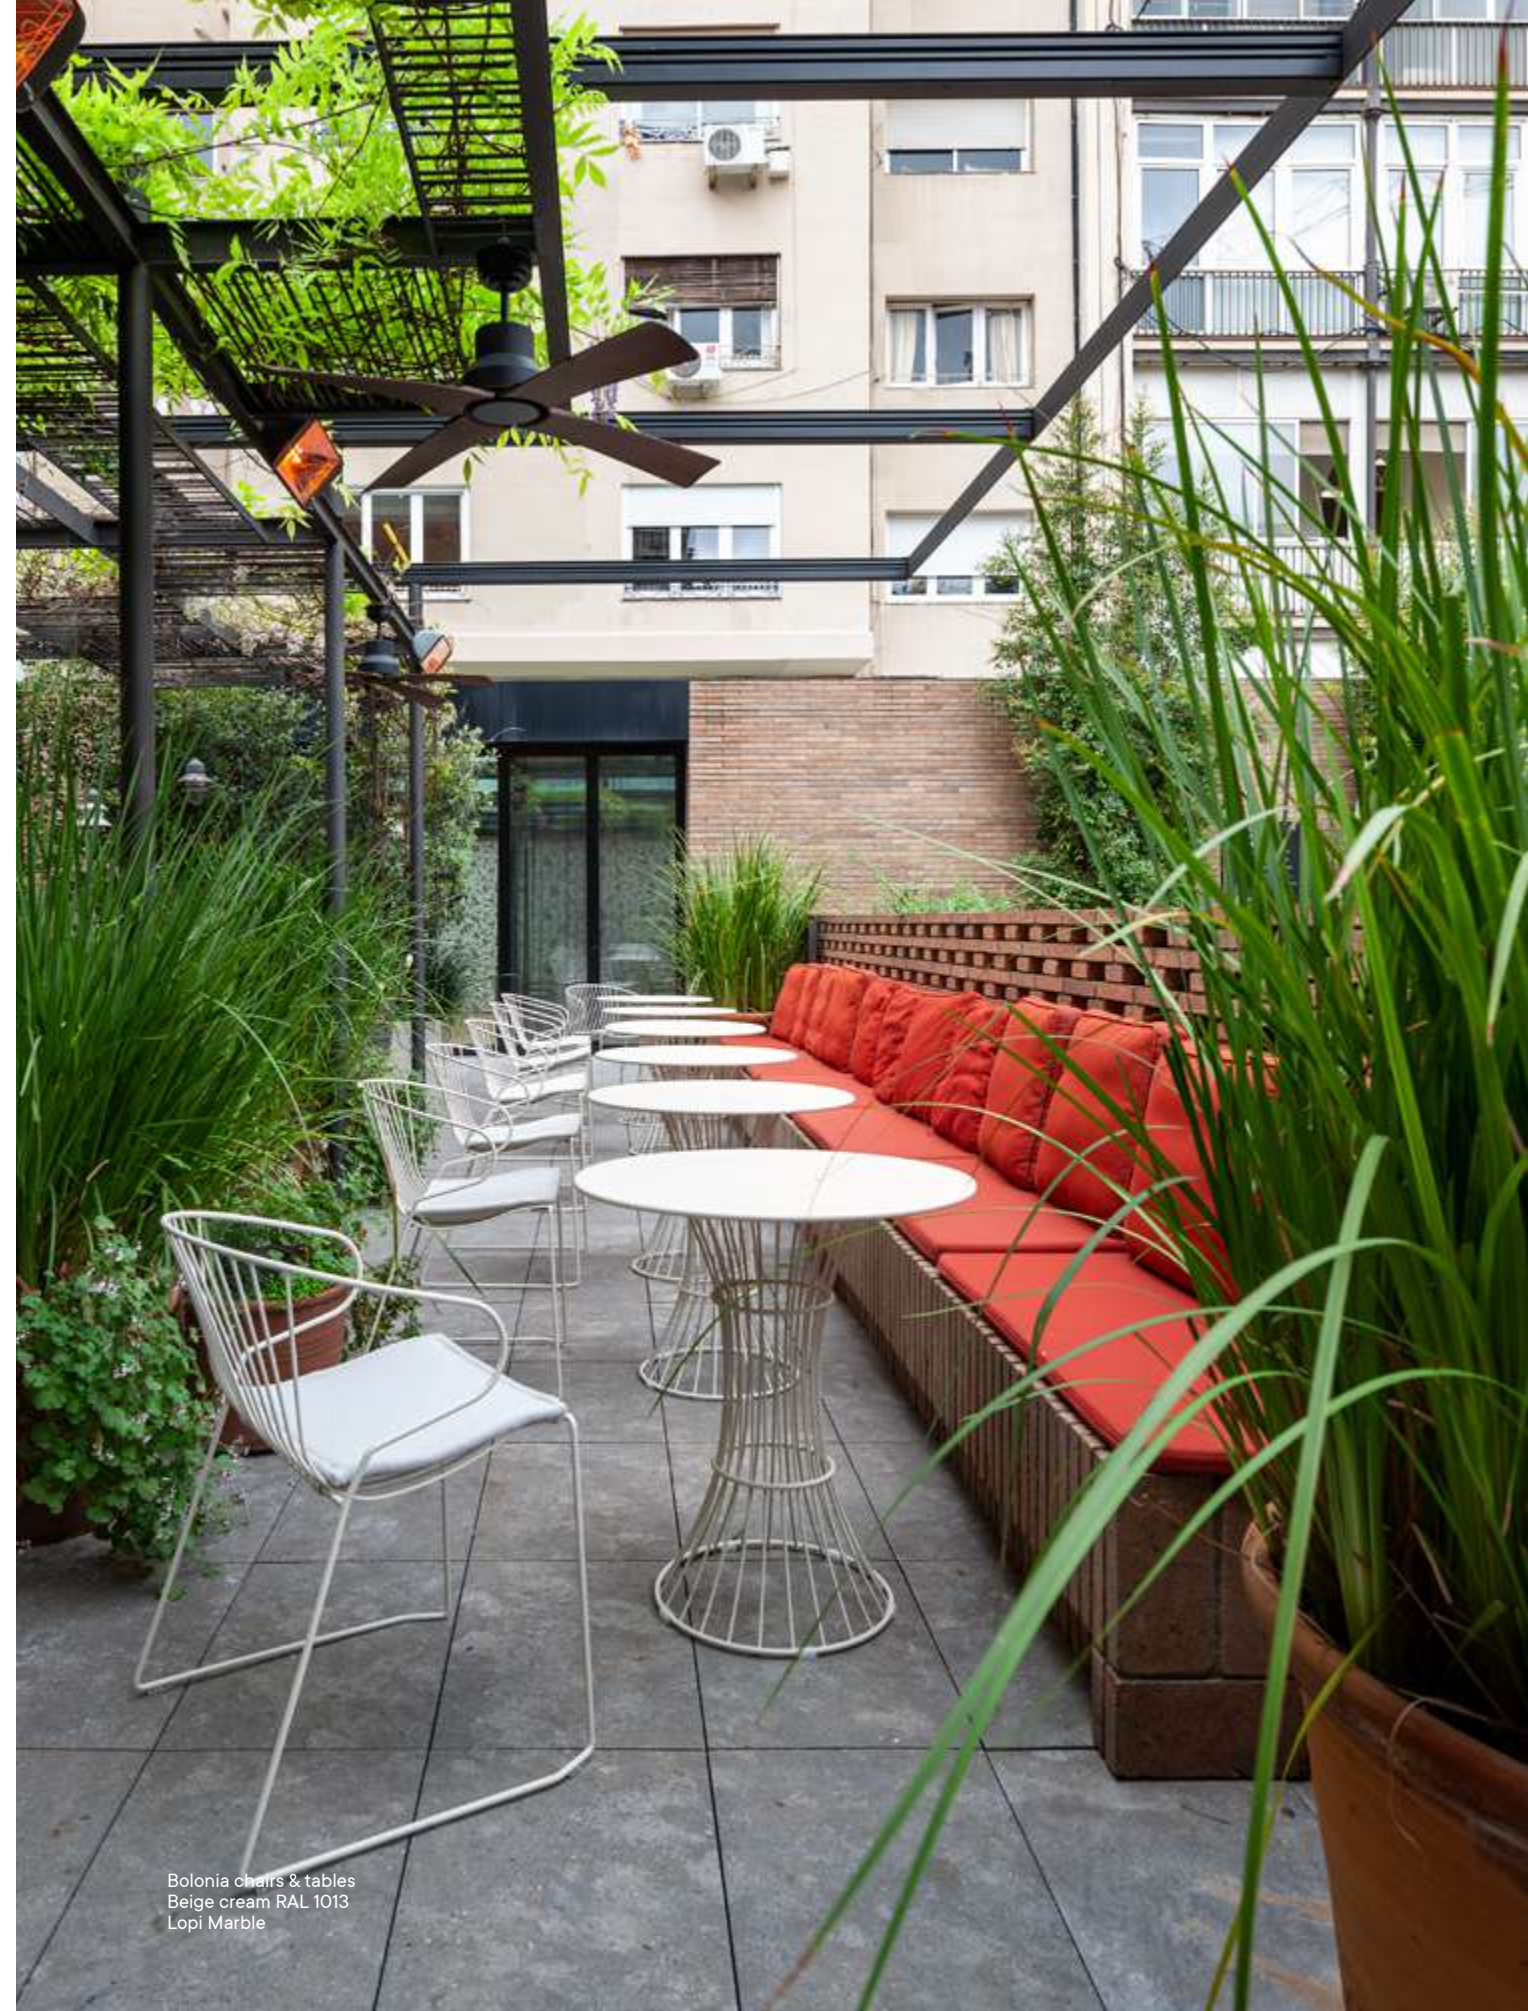

Bolonia chairs & tables
Beige cream RAL 1013
Lopi Marble