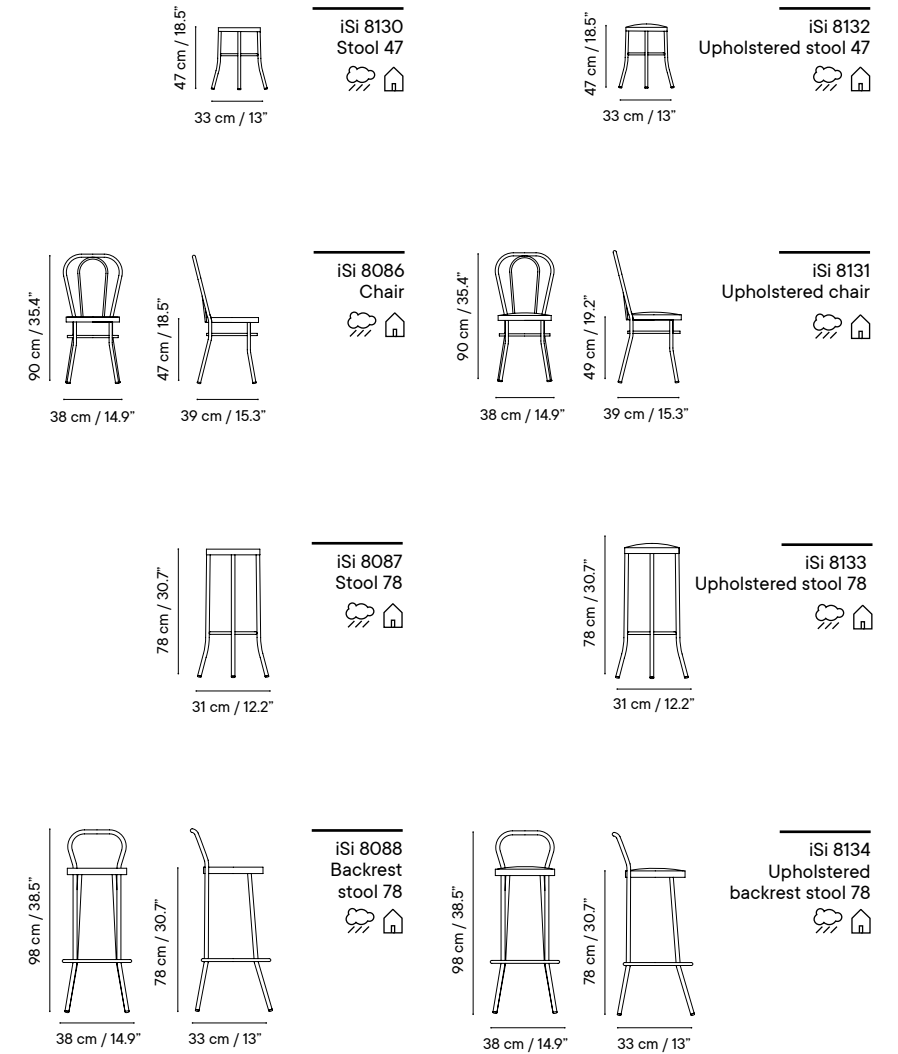

Collection available in:

STRUCTURE

Metal finishes p. 270

UPHOLSTERY

Outdoor fabrics p. 274

Outdoor technical leather p. 276

Dimensions in cm and inches
Medidas en cms y pulgadas

iSi 8086
Pine green
RAL 6065