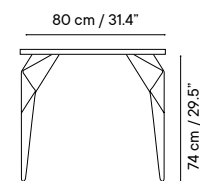

iSi 8184
Table
NEW