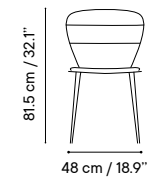

Collection available in:

STRUCTURE

Metal finishes p. 270

UPHOLSTERY

Outdoor fabrics p. 274

Outdoor technical leather p. 276

Dimensions in cm and inches
Medidas en cms y pulgadas

8202
Chair
8229
Chair seat cushion
8203
Chair double cushion