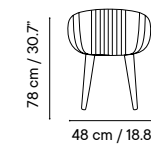

Collection available in:

STRUCTURE

Metal finishes p. 270

UPHOLSTERY

Outdoor fabrics p. 274

Outdoor technical leather p. 276

Dimensions in cm and inches
Medidas en cms y pulgadas

iSi 9133
Armchair
iSi 9163
Upholstered