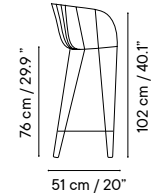

**ACCES
PLAGE**

Olivo

Designed by iSiMAR

Collection made of galvanized wire, polyester powder coated. Suitable for outdoor, indoor, and contract use.

Colección fabricada con varilla de acero galvanizado y lacado con polvo de poliéster. Apto para uso exterior, interior y contract.

Collection available in:

STRUCTURE

Metal finishes p. 270

UPHOLSTERY

Outdoor fabrics p. 274

Outdoor technical leather p. 276

Dimensions in cm and inches
Medidas en cms y pulgadas

iSi 9133
Armchair
iSi 9163
Upholstered

iSi 8082
Lounge
iSi 8083
Upholstered

iSi 9164
Stool 76
iSi 8105
Upholstered