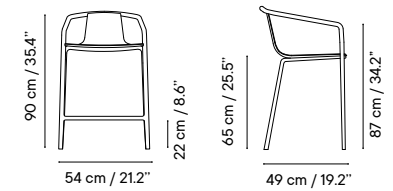

iSi 8141
Counter stool