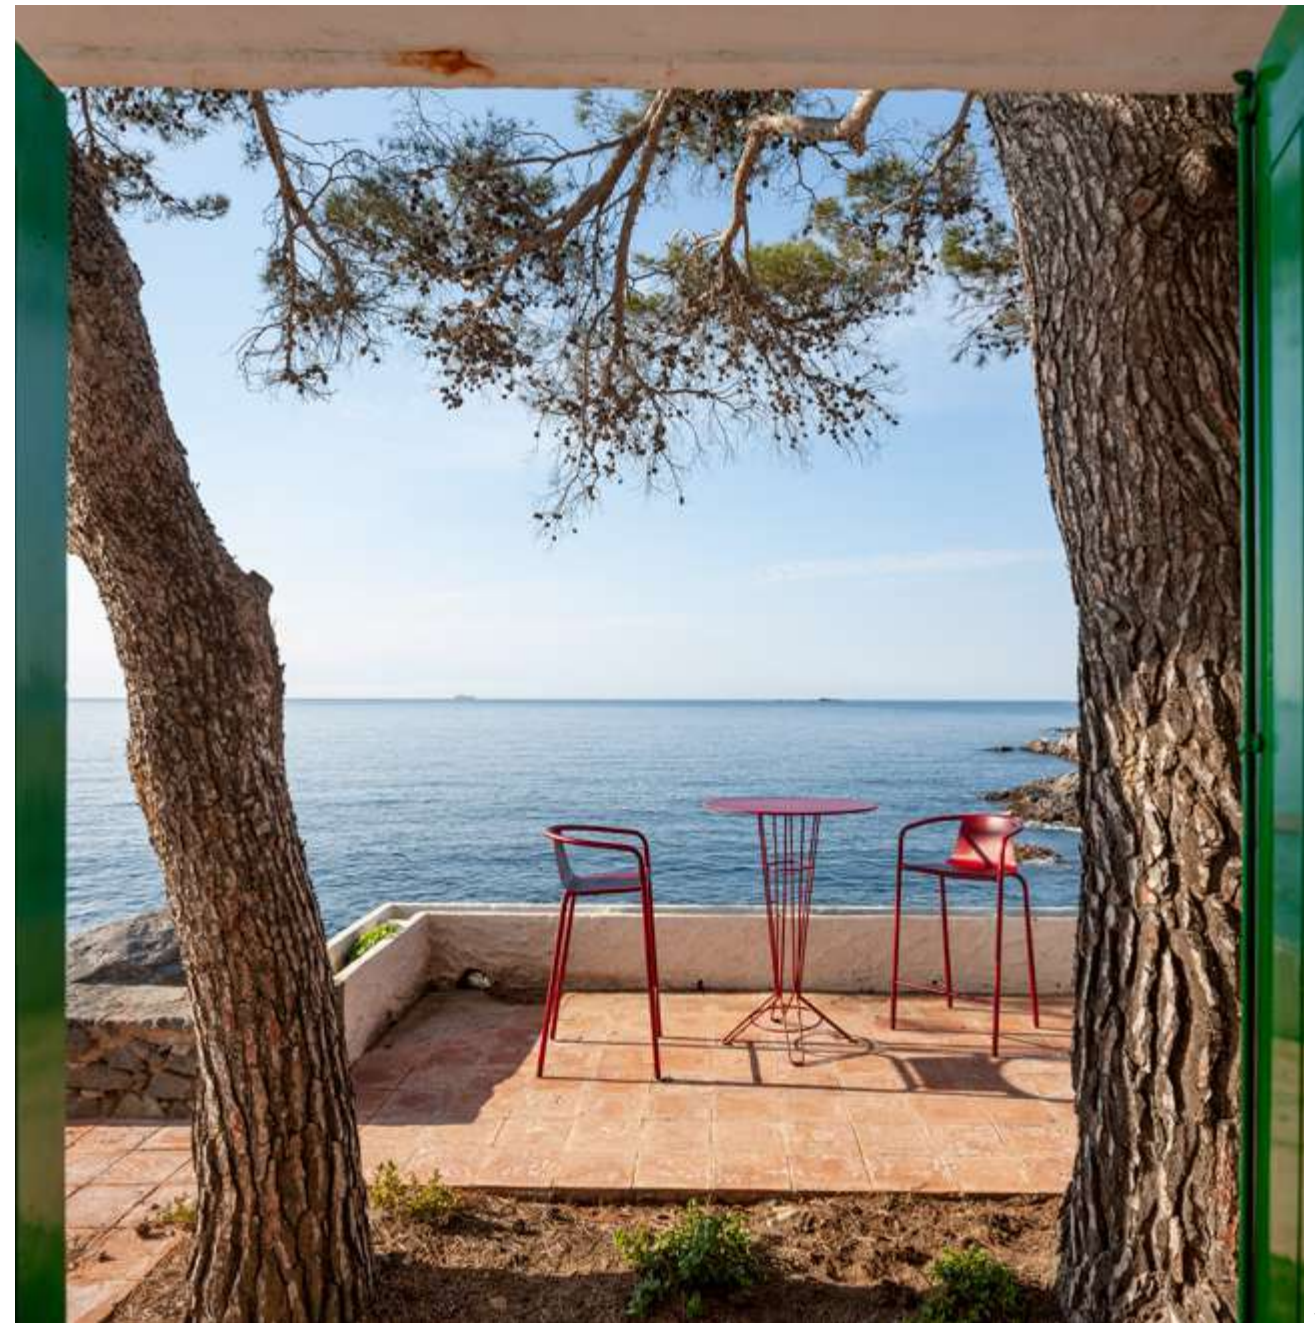

iSi 8235
Armchair

iSi 8235
Navy blue
RAL 5011

iSi 8232
Navy blue
RAL 5011

Cadiz stool & Nostrum high table
Red wine RAL 3004

Cádiz Poltrona
Beige Cream RAL 1013

Cádiz

Designed by Chaput & Guijarro

Collection made of aluminum, polyester powder coated. Suitable for outdoor, indoor, and contract use.