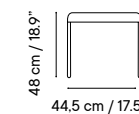

Toscana

Designed by iSiMAR

Collection made of aluminum, polyester powder coated. Suitable for outdoor, indoor, and contract use.

Colección fabricada con aluminio lacado con polvo de poliéster. Apto para uso exterior, interior y contract.

Collection available in:
STRUCTURE
Metal finishes p. 270

Dimensions in cm and inches
Medidas en cms y pulgadas