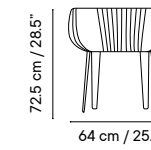

Collection available in:

STRUCTURE

Metal finishes p. 270

UPHOLSTERY

Outdoor fabrics p. 274

Outdoor technical leather p. 276

Dimensions in cm and inches
Medidas en cms y pulgadas

iSi 9133
Armchair
iSi 9163
Upholstered