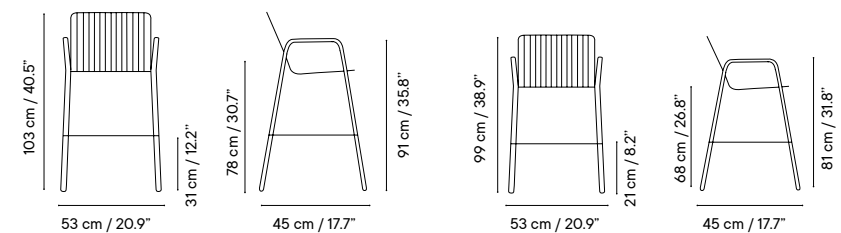

iSi 8060
Agata blue
RAL 5018

iSi 9139
Geranium red
RAL 3020

iSi 7199
Pine green
RAL 6005