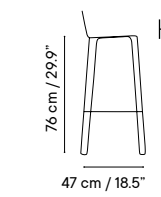

iSi 8034
Agata blue RAL 5018

iSi 8035
Ultramarine blue RAL 5009