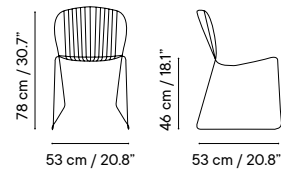

Outdoor technical leather p. 276

TABLE-TOP

Metal finishes p. 270

Porcelain p. 282

HPL or Solid Core p. 283

Dimensions in cm and inches
Medidas en cms y pulgadas

iSi 8072
Chair
Icons: chair, outdoor, indoor

iSi 7207
Armchair
Icons: chair, outdoor, indoor