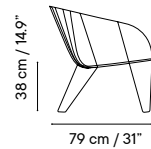

**ACCES
PLAGE**

Olivo

Designed by iSiMAR

Collection made of galvanized wire, polyester powder coated. Suitable for outdoor, indoor, and contract use.

Colección fabricada con varilla de acero galvanizado y lacado con polvo de poliéster. Apto para uso exterior, interior y contract.

Collection available in:

STRUCTURE

Metal finishes p. 270

UPHOLSTERY

Outdoor fabrics p. 274

Outdoor technical leather p. 276

Dimensions in cm and inches
Medidas en cms y pulgadas

iSi 9133
Armchair
iSi 9163
Upholstered

iSi 8082
Lounge
iSi 8083
Upholstered

iSi 9164
Stool 76
iSi 8105
Upholstered