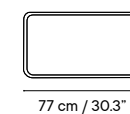

Toscana

Designed by iSiMAR

Collection made of aluminum, polyester powder coated. Suitable for outdoor, indoor, and contract use.

Colección fabricada con aluminio lacado con polvo de poliéster. Apto para uso exterior, interior y contract.

Collection available in:
STRUCTURE
Metal finishes p. 270

Dimensions in cm and inches
Medidas en cms y pulgadas