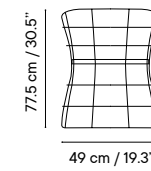

Collection available in:

STRUCTURE

Metal finishes p. 270

UPHOLSTERY

Outdoor fabrics p. 274

Outdoor technical leather p. 276

Dimensions in cm and inches
Medidas en cms y pulgadas

iSi 8193
Armchair