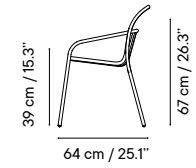

Collection available in:

STRUCTURE

Metal finishes p. 270

UPHOLSTERY

Outdoor fabrics p. 274

Outdoor technical leather p. 276

Dimensions in cm and inches
Medidas en cms y pulgadas

iSi 8193
Armchair

Collection available in:

STRUCTURE

Metal finishes p. 256

UPHOLSTERY

Outdoor fabrics p. 260

Outdoor technical leather p. 264

Dimensions in cm and inches
Medidas en cms y pulgadas

iSi 8232
Chair