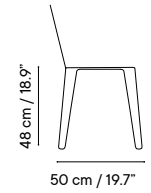

Outdoor technical leather p. 276

Dimensions in cm and inches
Medidas en cms y pulgadas

iSi 9135
Chair

iSi 9136
Armchair

iSi 9137
Stool 76

iSi 9138
Stool 65

iSi 9135
Beige cream
RAL 1013

iSi 9136
Taupe grey
RAL 7006