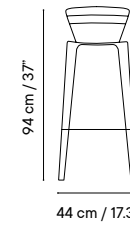

Outdoor technical leather p. 276

Dimensions in cm and inches
Medidas en cms y pulgadas

iSi 9135
Chair

iSi 9136
Armchair

iSi 9137
Stool 76

iSi 9138
Stool 65

iSi 9135
Beige cream
RAL 1013

iSi 9136
Taupe grey
RAL 7006