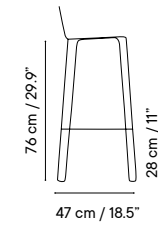

Outdoor technical leather p. 276

Dimensions in cm and inches
Medidas en cms y pulgadas

iSi 9135
Chair

iSi 9136
Armchair

iSi 9137
Stool 76

iSi 9138
Stool 65

iSi 9135
Beige cream
RAL 1013

iSi 9136
Taupe grey
RAL 7006