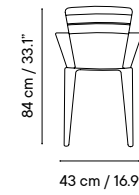

Outdoor technical leather p. 276

Dimensions in cm and inches
Medidas en cms y pulgadas

iSi 9135
Chair

iSi 9136
Armchair

iSi 9137
Stool 76

iSi 9138
Stool 65

iSi 9135
Beige cream
RAL 1013

iSi 9136
Taupe grey
RAL 7006