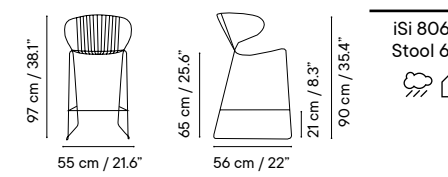

iSi 8066
Stool 65
Icons: chair, outdoor, indoor