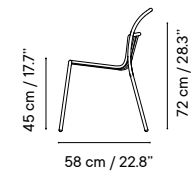

Collection available in:

STRUCTURE

Metal finishes p. 270

UPHOLSTERY

Outdoor fabrics p. 274

Outdoor technical leather p. 276

Dimensions in cm and inches
Medidas en cms y pulgadas

iSi 8193
Armchair

Collection available in:

STRUCTURE

Metal finishes p. 256

UPHOLSTERY

Outdoor fabrics p. 260

Outdoor technical leather p. 264

Dimensions in cm and inches
Medidas en cms y pulgadas

iSi 8232
Chair