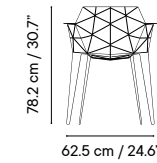

Porcelain p. 282

HPL or Solid Core p. 283

74 cm / 29.1"

59 cm / 23.2"

Table Height 74 cm / 29.1"

40 cm / 15.7"

69 cm / 27.2"

Table Height 40 cm / 15.7"

Outdoor technical leather p. 276

TABLE-TOP

Metal finishes p. 270

Dimensions in cm and inches
Medidas en cms y pulgadas

iSi 8182
Armchair seat cushion
iSi 8185
Armchair double cushion
NEW

iSi 8188
Reading seat cushion
iSi 8189
Reading double cushion
NEW