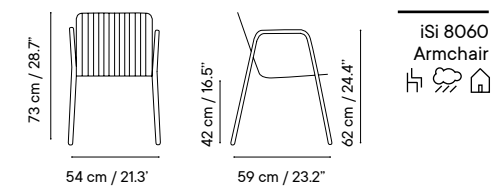

Collection available in:

STRUCTURE
Metal finishes p. 270
UPHOLSTERY
Outdoor fabrics p. 274
Outdoor technical leather p. 276

Dimensions in cm and inches
Medidas en cms y pulgadas

iSi 8060
Armchair

iSi 7199
Stool 78