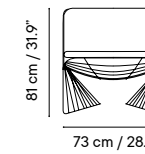

Outdoor technical leather p. 276

TABLE-TOP

Metal finishes p. 270

Porcelain p. 282

HPL or Solid Core p. 283

Dimensions in cm and inches
Medidas en cms y pulgadas

iSi 8238
Chair

iSi 8240
Sunlounger