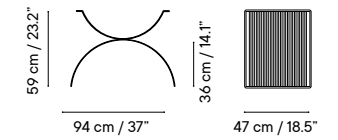

Outdoor technical leather p. 276

TABLE-TOP

Metal finishes p. 270

HPL p. 282

Dimensions in cm and inches
Medidas en cms y pulgadas

iSi 8178
Throne
NEW

iSi 8177
Chair
NEW

Table
NEW