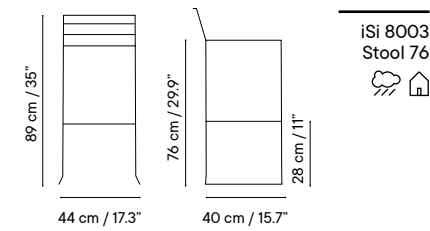

Portofino

Designed by iSiMAR

Collection made of galvanized wire, polyester powder coated. Suitable for outdoor, indoor, and contract use.

Colección fabricada con varilla de acero galvanizado y lacado con polvo de poliéster. Apto para uso exterior, interior y contract.

Collection available in:

STRUCTURE
Metal finishes p. 270

UPHOLSTERY
Outdoor fabrics p. 274
Outdoor technical leather p. 276

Dimensions in cm and inches
Medidas en cms y pulgadas