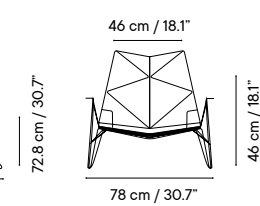

iSi 8183
Sun lounger
NEW