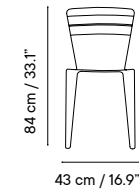

Outdoor technical leather p. 276

Dimensions in cm and inches
Medidas en cms y pulgadas

iSi 9135
Chair

iSi 9136
Armchair

iSi 9137
Stool 76

iSi 9138
Stool 65

iSi 9135
Beige cream
RAL 1013

iSi 9136
Taupe grey
RAL 7006