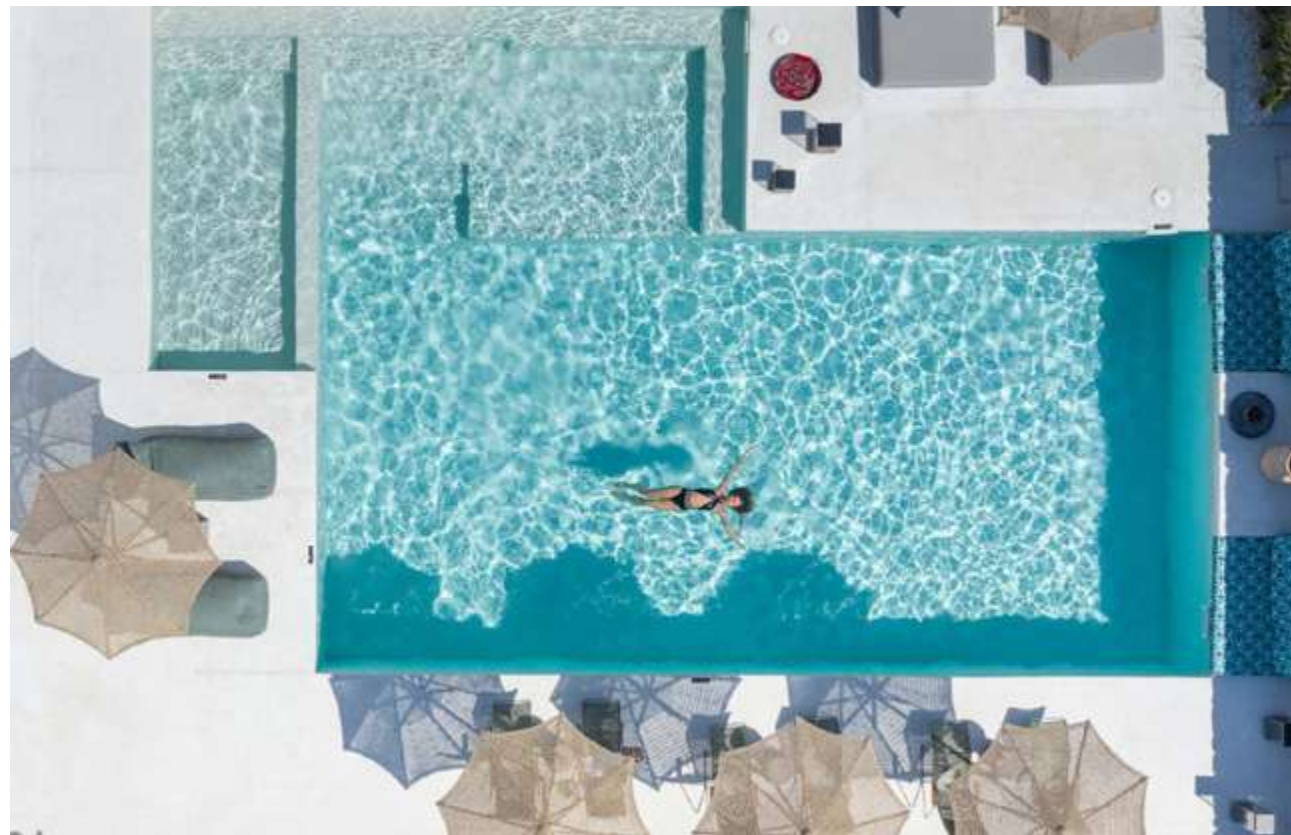

Collection available in:
STRUCTURE
Metal finishes p. 270

Dimensions in cm and inches
Medidas en cms y pulgadas

iSi 7229
Planter 73

iSi 7230
Planter 109

iSi 7230

SELECTED PROJECTS

HOSPITALITY

WORKSPACE