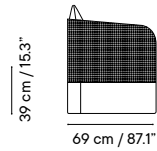

iSi 8106
Poltrona