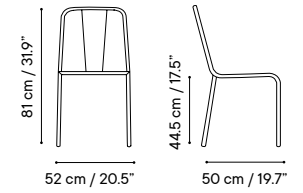

iSi 8042
Chair