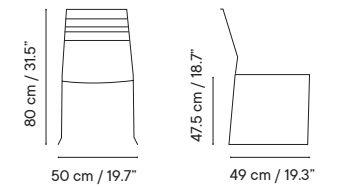

MOQ: 4

Lead time: 2/4 weeks

Dimensions in cm and inches  
Medidas en cms y pulgadas

8001QS  
Chair

8001QS