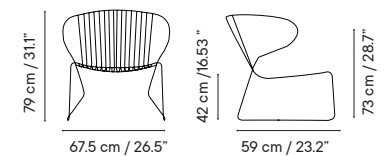

MOQ: 4

Lead time: 2/4 weeks

Dimensions in cm and inches  
Medidas en cms y pulgadas

8072QS  
Chair

7207QS  
Armchair

9152QS  
Poltrona

7207QS

8072QS