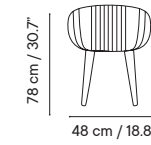

MOQ: 4

Lead time: 2/4 weeks

Dimensions in cm and inches  
Medidas en cms y pulgadas

8072QS  
Chair

7207QS  
Armchair

9152QS  
Poltrona

7207QS

8072QS

MOQ: 2

Lead time: 2/4 weeks

Dimensions in cm and inches  
Medidas en cms y pulgadas

9133QS  
Armchair  
iSi 9163  
Upholstered

9133QS