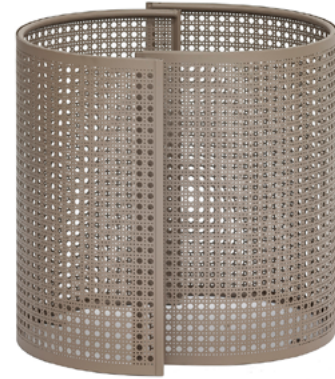

ARENA planter

Designed by iSiMAR

Collection made of galvanized steel, polyester powder coated. The materials we use are durable, suitable for intensive use and weather-resistant. The ARENA collection is perfect for indoor, outdoor and contract use. Our materials are noble, 100% recycled and recyclable, and environmentally friendly.

Technical specifications / Especificaciones técnicas

DATE 2021

 Indoor & outdoor / Interior y exterior

 Galvanized steel / Acero galvanizado

REF iSi 7220 - simple / iSi 7221 - double

 3 - 6 kgs / 6.6 - 13.2 lbs