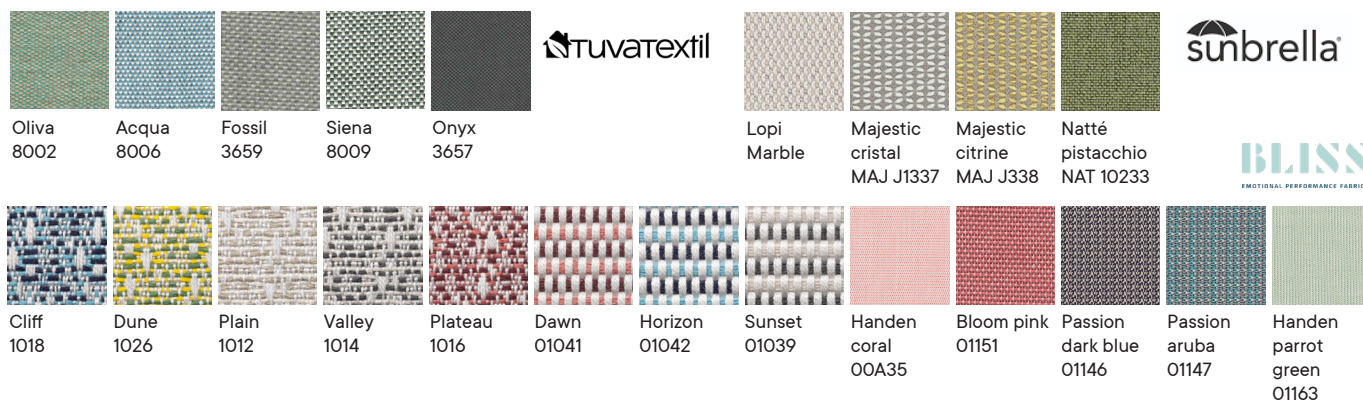

Upholstery / Tapizado

Select the upholstery from 22 different colors and textures, suitable for indoor & outdoor use.
A elegir entre 22 tipos de colores y texturas, aptos para interior y exterior.

MATERIALS

Anti-stain
Anti-manchas

Mildew Resistant
No se pudren

Easy to clean and maintain
Fácil limpieza y mantenimiento

FINISHES

Metal finishes / Acabados metálicos

Outdoor fabric / Tela exterior

Outdoor technical leather / Tapicería polipiel exterior