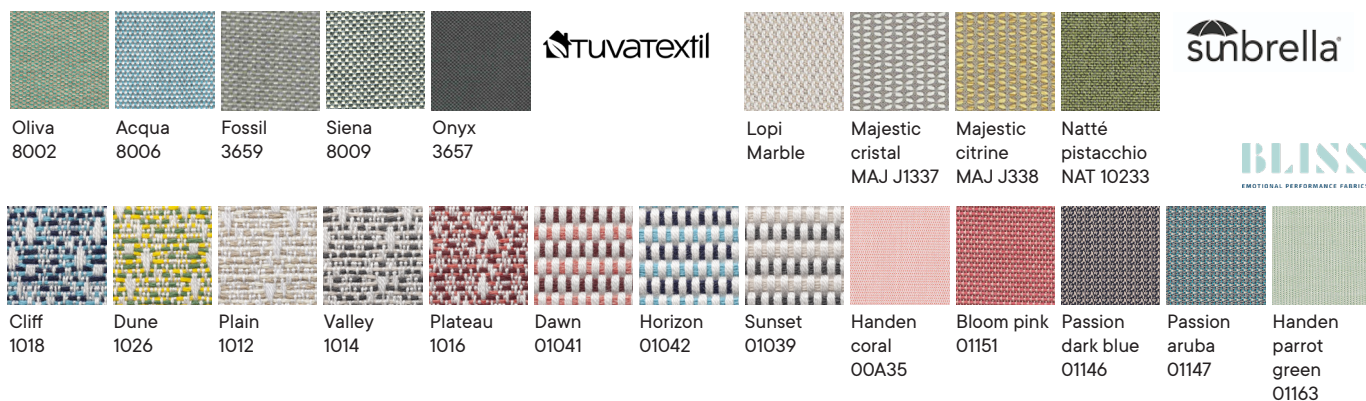

Anti-stain
Anti-manchas

Mildew Resistant
No se pudren

Easy to clean and maintain
Fácil limpieza y mantenimiento

FINISHES

Metal finishes / Acabados metálicos

Outdoor fabric / Tela exterior

Outdoor technical leather / Tapicería polipiel exterior