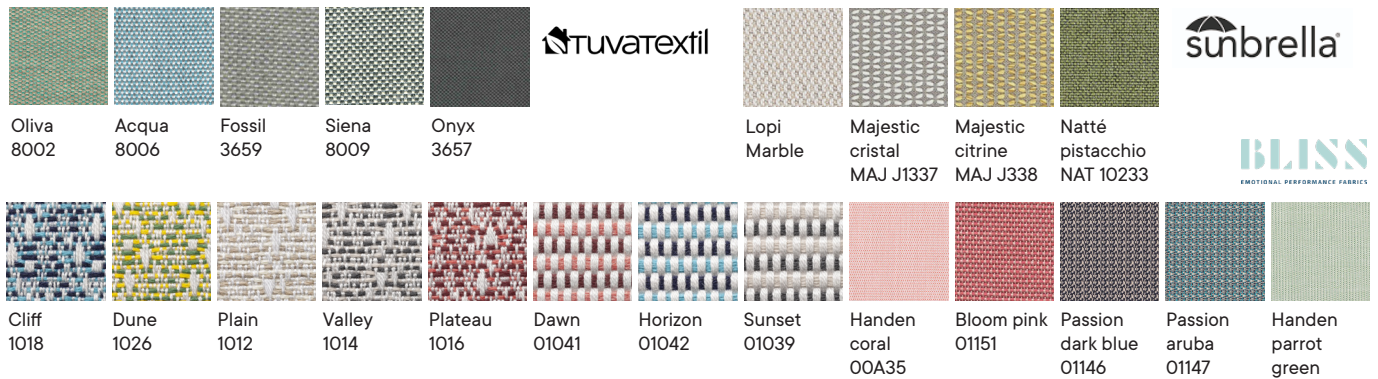

Anti-stain
Anti-manchas

Mildew Resistant
No se pudren

Easy to clean and maintain
Fácil limpieza y mantenimiento

FINISHES

Metal finishes / Acabados metálicos

Outdoor fabric / Tela exterior

Outdoor technical leather / Tapicería polipiel exterior