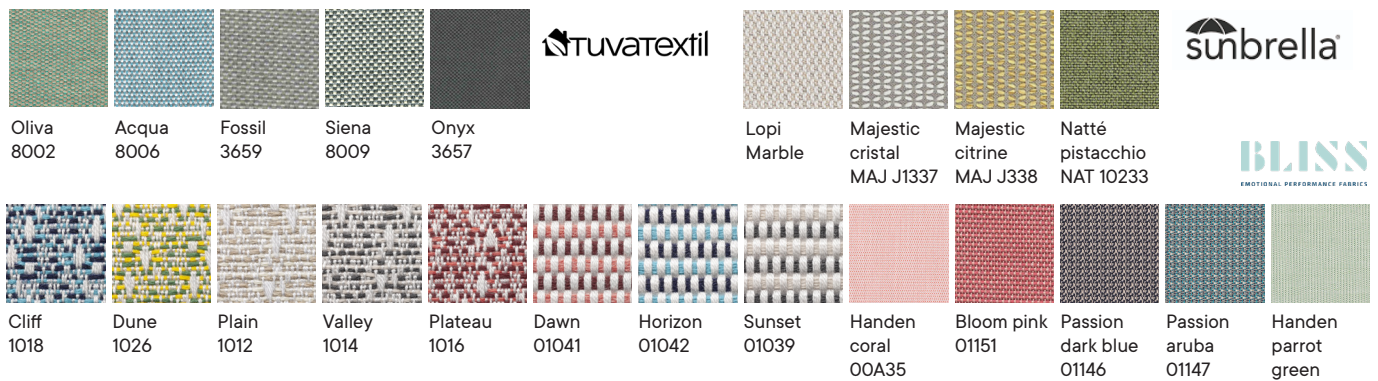

Anti-stain
Anti-manchas

Mildew Resistant
No se pudren

Easy to clean and maintain
Fácil limpieza y mantenimiento

FINISHES

Metal finishes / Acabados metálicos

Outdoor fabric / Tela exterior

Outdoor technical leather / Tapicería polipiel exterior