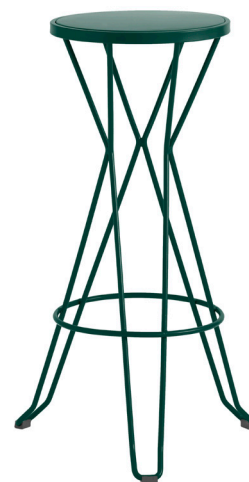

CAPRI stools

Designed by iSiMAR

iSiMAR
be mediterranean

Collection made of galvanized wire, polyester powder coated. The materials we use are durable, suitable for intensive use and weather-resistant. The CAPRI collection is perfect for indoor, outdoor and contract use. Our materials are noble, 100% recycled and recyclable, and environmentally friendly.

Colección fabricada con varilla de acero galvanizado y lacado con polvo de poliéster. Nuestros materiales son aptos para el uso intensivo y resistentes a las inclemencias del tiempo. Perfectos para uso interior, exterior y contract. Asimismo, nuestros materiales son nobles, 100% reciclados y reciclables y responsables con el medio ambiente.