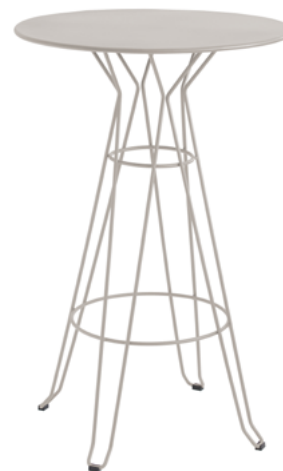

CAPRI H111 / 43.7

Designed by iSiMAR

iSiMAR
be mediterranean

Collection made of galvanized wire, polyester powder coated. The materials we use are durable, suitable for intensive use and weather-resistant. The CAPRI collection is perfect for indoor, outdoor and contract use. Our materials are noble, 100% recycled and recyclable, and environmentally friendly.

Colección fabricada en varilla de acero galvanizado y lacado con polvo de poliéster. Nuestros materiales son aptos para el uso intensivo y resistentes a las inclemencias del tiempo. Perfectos para uso interior, exterior y contract. Asimismo, nuestros materiales son nobles, 100% reciclados y reciclables y responsables con el medio ambiente.