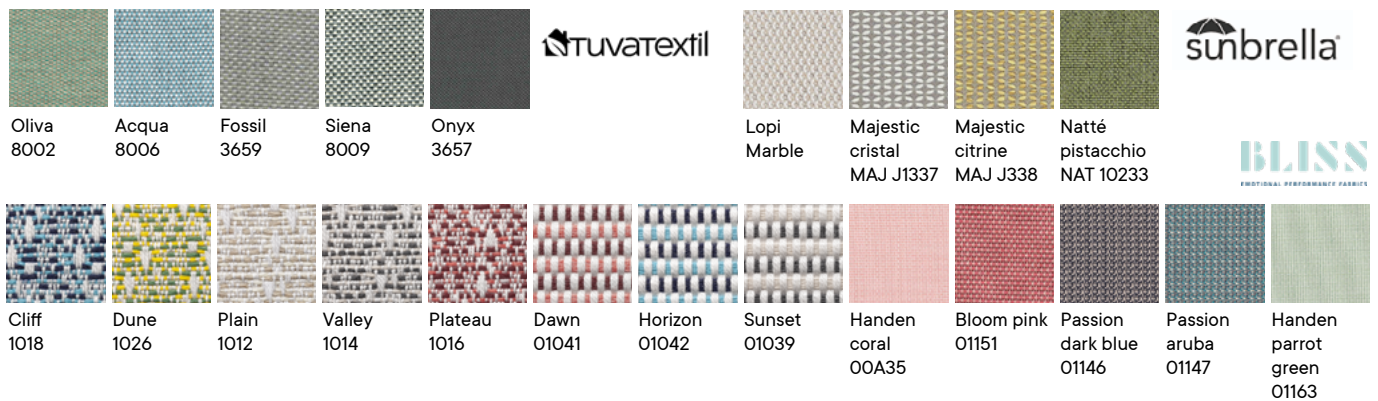

Upholstery / Tapizado

Select the upholstery from 22 different colors and textures, suitable for indoor & outdoor use.
A elegir entre 22 tipos de colores y texturas, aptos para interior y exterior.

MATERIALS

Anti-stain
Anti-manchas

Mildew Resistant
No se pudren

Easy to clean and maintain
Fácil limpieza y mantenimiento

FINISHES

Metal finishes / Acabados metálicos

Outdoor fabric / Tela exterior

Outdoor technical leather / Tapicería polipiel exterior