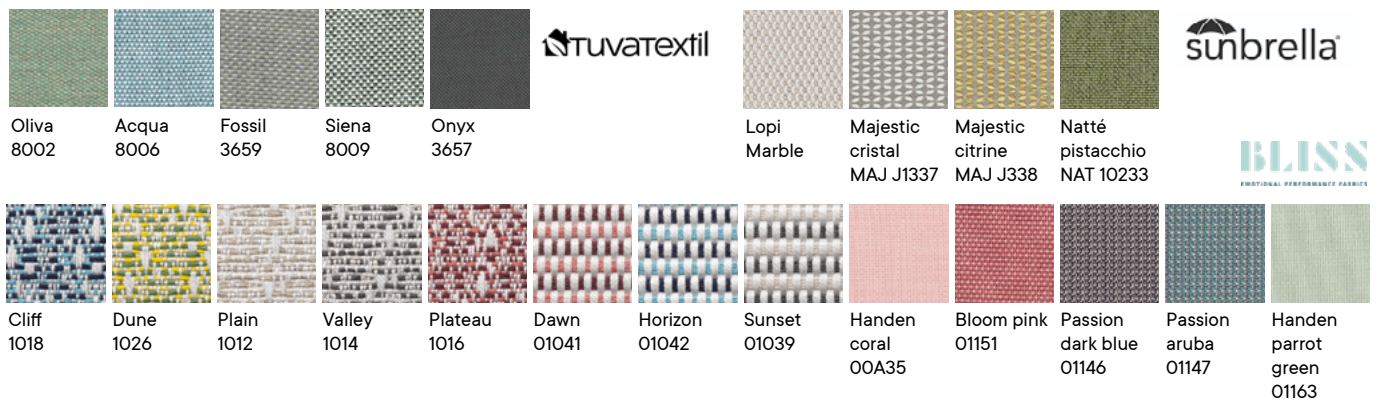

Upholstery / Tapizado

Select the upholstery from 22 different colors and textures, suitable for indoor & outdoor use.
A elegir entre 22 tipos de colores y texturas, aptos para interior y exterior.

MATERIALS

Anti-stain
Anti-manchas

Mildew Resistant
No se pudren

Easy to clean and maintain
Fácil limpieza y mantenimiento

FINISHES

Metal finishes / Acabados metálicos

Outdoor fabric / Tela exterior

Outdoor technical leather / Tapicería polipiel exterior