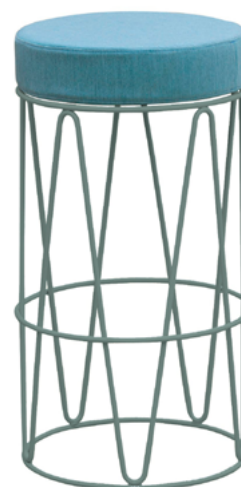

LAGARTO stool

Designed by ILMIODESIGN

Collection made of galvanized wire, polyester powder coated. The materials we use are durable, suitable for intensive use and weather-resistant. The LAGARTO collection is perfect for indoor, outdoor and contract use. Our materials are noble, 100% recycled and recyclable, and environmentally friendly.

Colección fabricada con varilla de acero galvanizado y lacado con polvo de poliéster. Nuestros materiales son aptos para el uso intensivo y resistentes a las inclemencias del tiempo. Perfectos para uso interior, exterior y contract. Asimismo, nuestros materiales son nobles, 100% reciclados y reciclables y responsables con el medio ambiente.