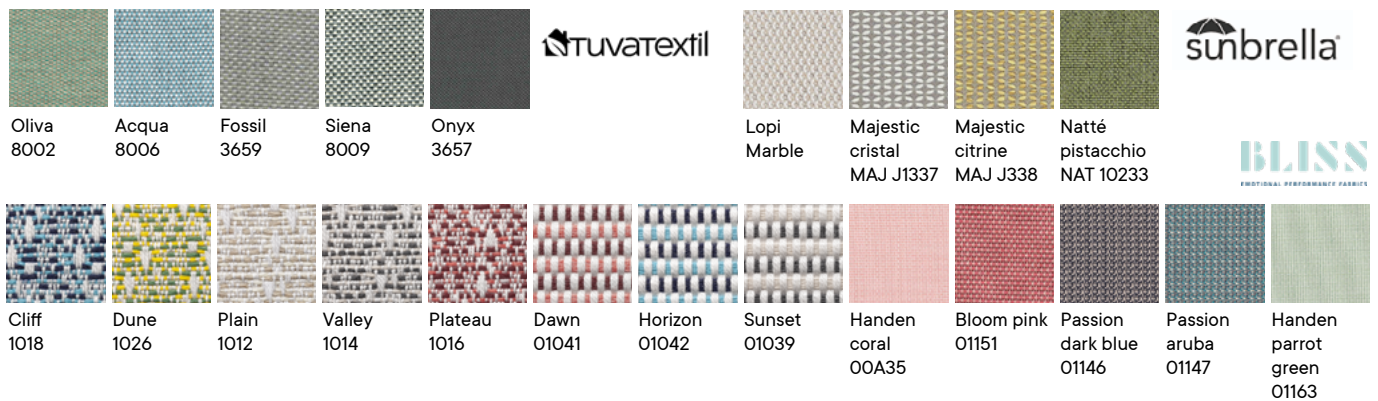

Anti-stain
Anti-manchas

Mildew Resistant
No se pudren

Easy to clean and maintain
Fácil limpieza y mantenimiento

FINISHES

Metal finishes / Acabados metálicos

Outdoor fabric / Tela exterior

Outdoor technical leather / Tapicería polipiel exterior