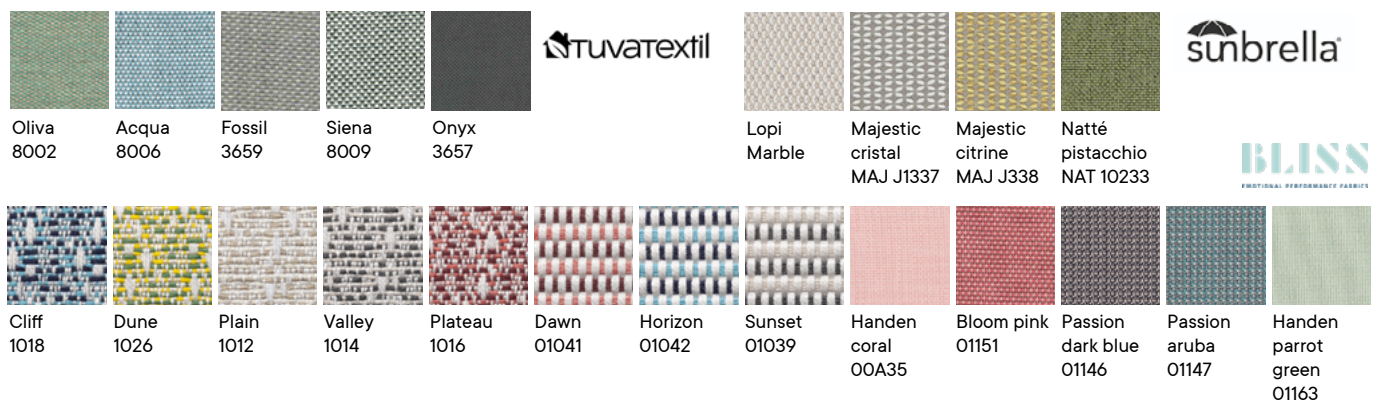

Upholstery / Tapizado

Select the upholstery from 30 different colors and textures, suitable for indoor & outdoor use.
A elegir entre 30 tipos de colores y texturas, aptos para interior y exterior.

MATERIALS

Anti-stain
Anti-manchas

Mildew Resistant
No se pudren

Easy to clean and maintain
Fácil limpieza y mantenimiento

FINISHES

Metal finishes / Acabados metálicos

Outdoor fabric / Tela exterior

Outdoor technical leather / Tapicería polipiel exterior