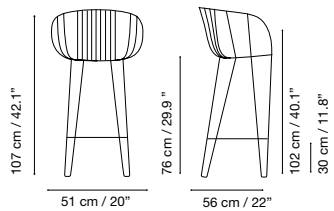

Olivo

Designed by iSiMAR

Dimensions in cm and inches
Medidas en cms y pulgadas
Mesures en cm et en pouces
Maße in cm und Zoll

Collection made of galvanized wire, polyester powder coated. Suitable for outdoor, indoor, and contract use.

Colección fabricada con varilla galvanizado y lacado con polvo de poliéster. Apto para uso exterior, interior y contract.

Collection fabriquée en fil galvanisé et laqué avec de la poudre de polyester. Convient pour utilisation extérieure et intérieure et CHR.

Die Kollektion ist aus mit Polyester-Epoxid-Pulverlack lackiertem verzinktem Draht hergestellt.

Metal / Metal / Métal / Metall

Fabric / Textil / Tissus / Stoff

Panamá Collection

Vernet Collection

Prades Collection

See Pag. 217