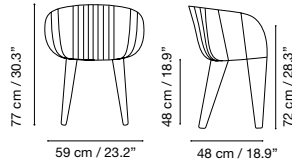

Olivo

Designed by iSiMAR

Dimensions in cm and inches
Medidas en cms y pulgadas
Mesures en cm et en pouces
Maße in cm und Zoll

Collection made of galvanized wire, polyester powder coated. Suitable for outdoor, indoor, and contract use.

Colección fabricada con varilla galvanizado y lacado con polvo de poliéster. Apto para uso exterior, interior y contract.

Collection fabriquée en fil galvanisé et laqué avec de la poudre de polyester. Convient pour utilisation extérieure et intérieure et CHR.

Die Kollektion ist aus mit Polyester-Epoxid-Pulverlack lackiertem verzinktem Draht hergestellt.

Metal / Metal / Métal / Metall

Fabric / Textil / Tissus / Stoff

Panamá Collection

Vernet Collection

Prades Collection

See Pag. 217