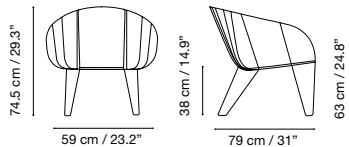

Olivo

Designed by iSiMAR

Dimensions in cm and inches
Medidas en cms y pulgadas
Mesures en cm et en pouces
Maße in cm und Zoll

Collection made of galvanized wire, polyester powder coated. Suitable for outdoor, indoor, and contract use.

See Pag. 217

iSi 9133
Armchair

iSi 9165
Stool 65

iSi 9164
Stool 76

iSi 8083
Lounge
NEW

iSi 9133
Natural honey RAL 1028

iSi 9163
Natural honey RAL 1028
Cushion aqua 9016

iSi 9165
Agata Blue RAL 5018