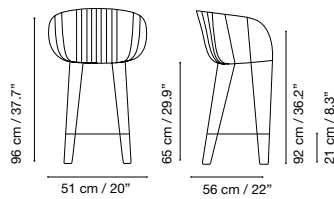

Olivo

Designed by iSiMAR

Dimensions in cm and inches
Medidas en cms y pulgadas
Mesures en cm et en pouces
Maße in cm und Zoll

Collection made of galvanized wire, polyester powder coated. Suitable for outdoor, indoor, and contract use.

Colección fabricada con varilla galvanizado y lacado con polvo de poliéster. Apto para uso exterior, interior y contract.

Collection fabriquée en fil galvanisé et laqué avec de la poudre de polyester. Convient pour utilisation extérieure et intérieure et CHR.

Die Kollektion ist aus mit Polyester-Epoxid-Pulverlack lackiertem verzinktem Draht hergestellt.

Metal / Metal / Métal / Metall

Fabric / Textil / Tissus / Stoff

Panamá Collection

Vernet Collection

Prades Collection

See Pag. 217