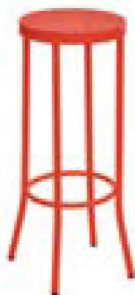

iSi 8087
Geranium red