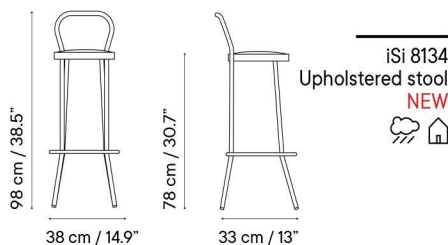

Puerto

Designed by iSiMAR

Dimensions in cm and inches
Medidas en cms y pulgadas

Collection made of galvanized steel, polyester powder coated. Suitable for outdoor, indoor, and contract use.

Colección fabricada con acero galvanizado y lacado con polvo de poliéster. Apto para uso exterior, interior y contract.

Metal finishes 214
Outdoor fabric 218
Outdoor leather 220
Cushions 221
Porcelain table-top 222
Compact table-top 223

iSi 8086
Pale green