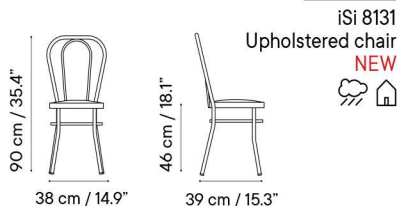

Puerto

Designed by iSiMAR

Dimensions in cm and inches
Medidas en cms y pulgadas

Collection made of galvanized steel, polyester powder coated. Suitable for outdoor, indoor, and contract use.

Colección fabricada con acero galvanizado y lacado con polvo de poliéster. Apto para uso exterior, interior y contract.

Metal finishes 214
Outdoor fabric 218
Outdoor leather 220
Cushions 221
Porcelain table-top 222
Compact table-top 223

iSi 8086
Pale green