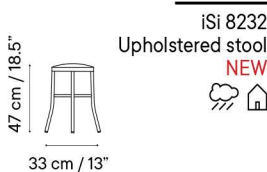

Puerto

Designed by iSiMAR

Dimensions in cm and inches
Medidas en cms y pulgadas

Collection made of galvanized steel, polyester powder coated. Suitable for outdoor, indoor, and contract use.

Colección fabricada con acero galvanizado y lacado con polvo de poliéster. Apto para uso exterior, interior y contract.

Metal finishes 214
Outdoor fabric 218
Outdoor leather 220
Cushions 221
Porcelain table-top 222
Compact table-top 223

iSi 8086
Pale green