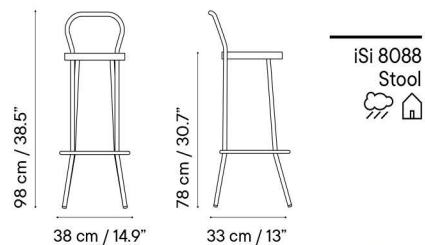

Puerto

Designed by iSiMAR

Dimensions in cm and inches
Medidas en cms y pulgadas

Collection made of galvanized steel, polyester powder coated. Suitable for outdoor, indoor, and contract use.

Colección fabricada con acero galvanizado y lacado con polvo de poliéster. Apto para uso exterior, interior y contract.

Metal finishes 214
Outdoor fabric 218
Outdoor leather 220
Cushions 221
Porcelain table-top 222
Compact table-top 223

iSi 8086
Pale green