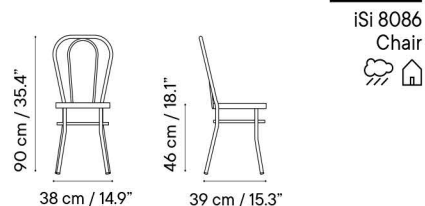

Puerto

Designed by iSiMAR

Dimensions in cm and inches
Medidas en cms y pulgadas

Collection made of galvanized steel, polyester powder coated. Suitable for outdoor, indoor, and contract use.

Colección fabricada con acero galvanizado y lacado con polvo de poliéster. Apto para uso exterior, interior y contract.

Metal finishes 214
Outdoor fabric 218
Outdoor leather 220
Cushions 221
Porcelain table-top 222
Compact table-top 223

iSi 8086
Pale green