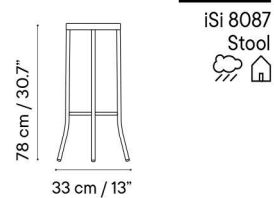

Puerto

Designed by iSiMAR

Dimensions in cm and inches
Medidas en cms y pulgadas

Collection made of galvanized steel, polyester powder coated. Suitable for outdoor, indoor, and contract use.

Colección fabricada con acero galvanizado y lacado con polvo de poliéster. Apto para uso exterior, interior y contract.

Metal finishes 214
Outdoor fabric 218
Outdoor leather 220
Cushions 221
Porcelain table-top 222
Compact table-top 223

iSi 8086
Pale green