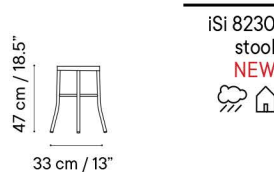

Puerto

Designed by iSiMAR

Dimensions in cm and inches
Medidas en cms y pulgadas

Collection made of galvanized steel, polyester powder coated. Suitable for outdoor, indoor, and contract use.

Colección fabricada con acero galvanizado y lacado con polvo de poliéster. Apto para uso exterior, interior y contract.

Metal finishes 214
Outdoor fabric 218
Outdoor leather 220
Cushions 221
Porcelain table-top 222
Compact table-top 223

iSi 8086
Pale green