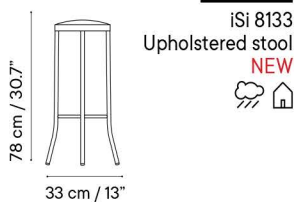

Puerto

Designed by iSiMAR

Dimensions in cm and inches
Medidas en cms y pulgadas

Collection made of galvanized steel, polyester powder coated. Suitable for outdoor, indoor, and contract use.

Colección fabricada con acero galvanizado y lacado con polvo de poliéster. Apto para uso exterior, interior y contract.

Metal finishes 214
Outdoor fabric 218
Outdoor leather 220
Cushions 221
Porcelain table-top 222
Compact table-top 223

iSi 8086
Pale green