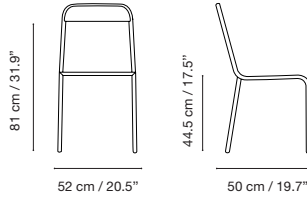

iSi 9166 alum
iSi 9170 steel
NEW