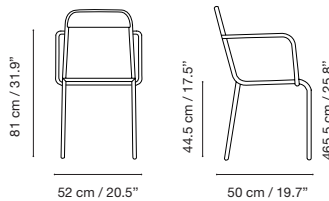

iSi 9167 alum
iSi 9171 steel
NEW