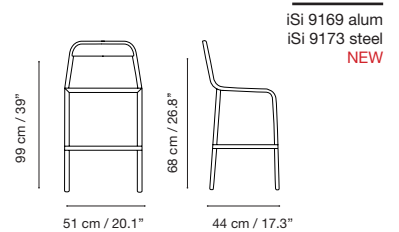

iSi 9168 alum
iSi 9172 steel
NEW

iSi 9169 alum
iSi 9173 steel
NEW