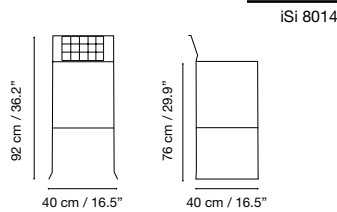

iSi 8013
Ultramarine Blue RAL 5009