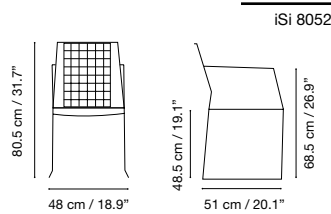

iSi 8013
Ultramarine Blue RAL 5009