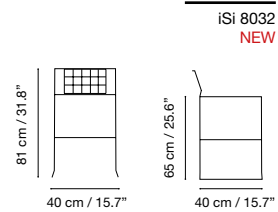

iSi 8013
Ultramarine Blue RAL 5009