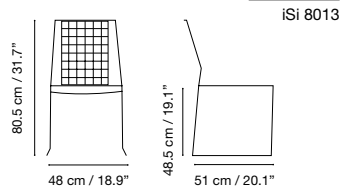

iSi 8013
Ultramarine Blue RAL 5009